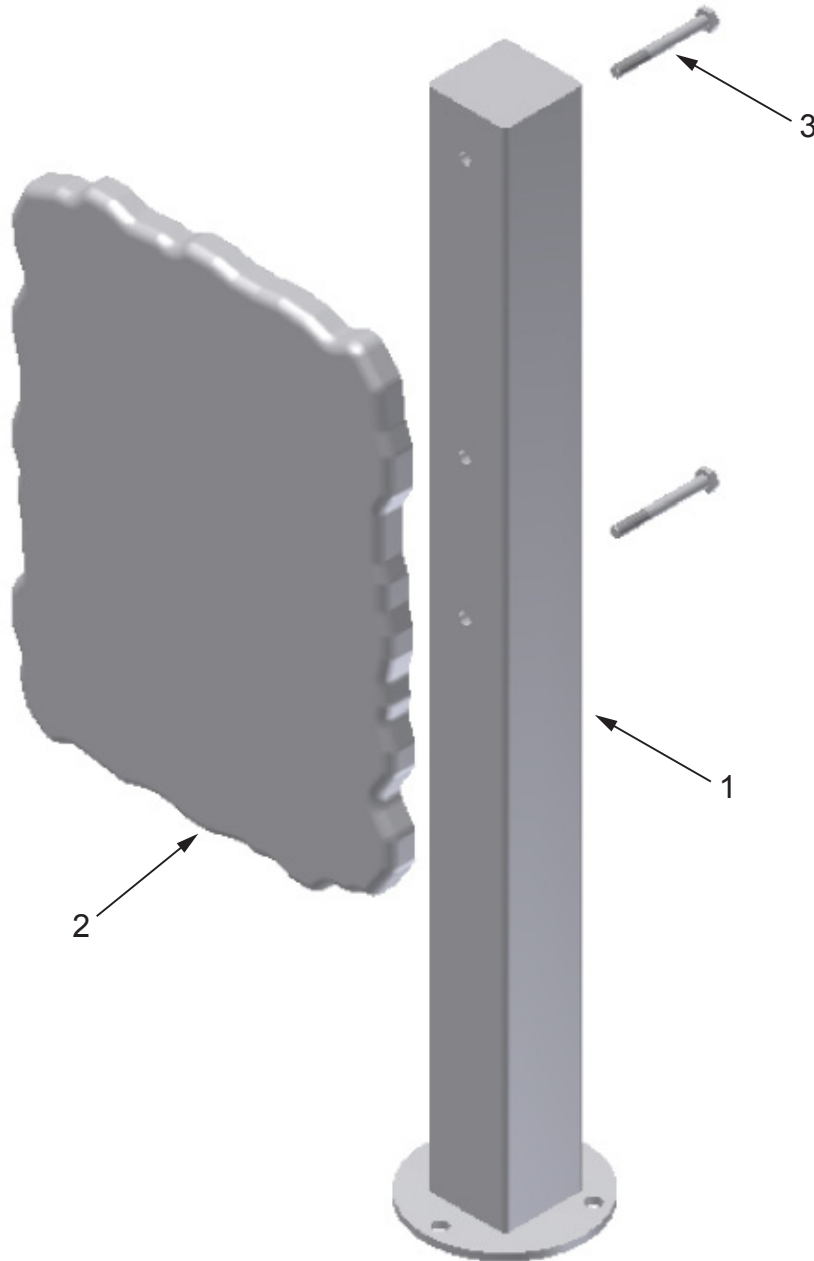

# 24" & 36" PERMANENT SIGN POST HARDWARE GUIDE

**Part Number/Item Description**

10424	24" Permanent Sign Post
10436	36" Permanent Sign Post

# 24" PERMANENT SIGN POST 9" x 12" TURFSTONE SIGN

## Key Number/Part Number/Item Description/Quantity

1	10424	24" Permanent Sign Post	1
2		9" x 12" TurfStone Sign	1
3	13-01030	1/4-20 x 2.25 H.H.C.S.	2

### Key Number/Part Number/Item Description/Quantity

1	10424	24" Permanent Sign Post	1
2		6" x 8" TurfStone Sign	1
3	13-01030	1/4-20 x 2.25 H.H.C.S.	2