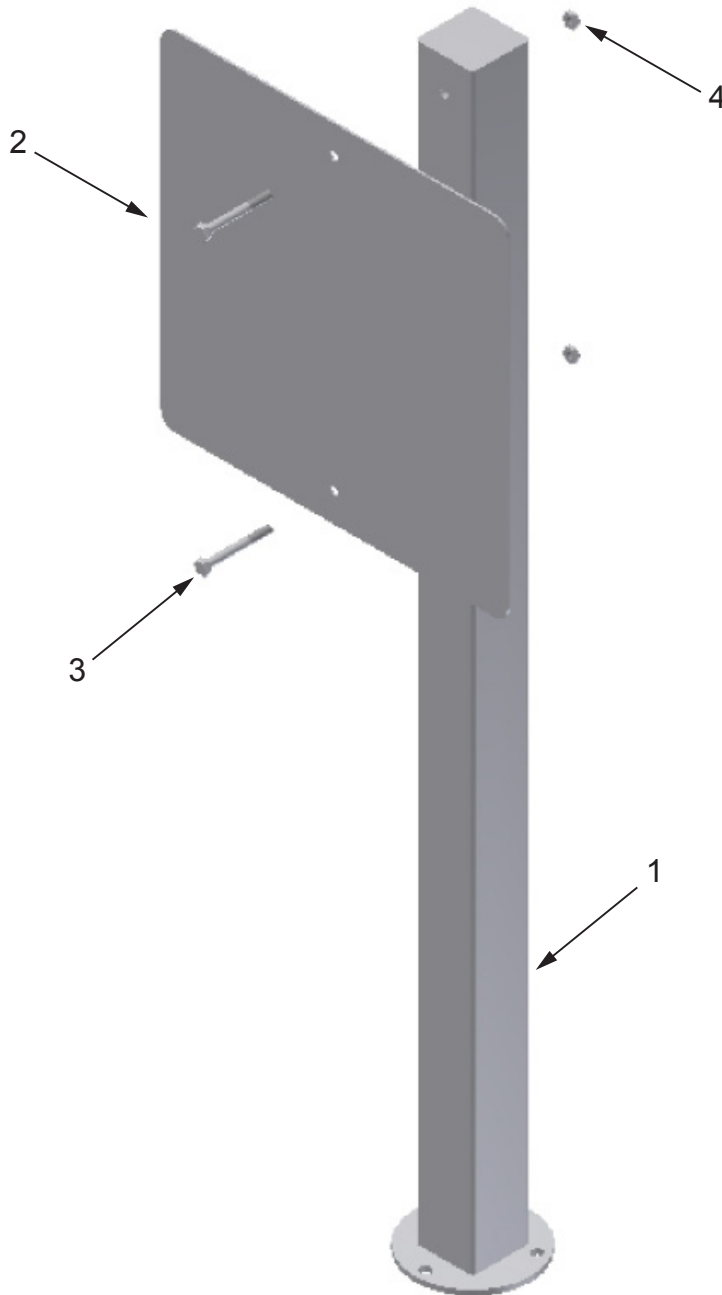

36" PERMANENT SIGN POST 12" x 12" ALUMINUM SIGN

Key Number/Part Number/Item Description/Quantity

1	10436	36" Permanent Sign Post	1
2		12" x 12" Aluminum Sign	1
3	13-01030	1/4-20 x 2.25 H.H.C.S. (M6-1.0 x60mm)	2
4	13-02003	1/4-20 Hex Nut (M6-1.0)	2