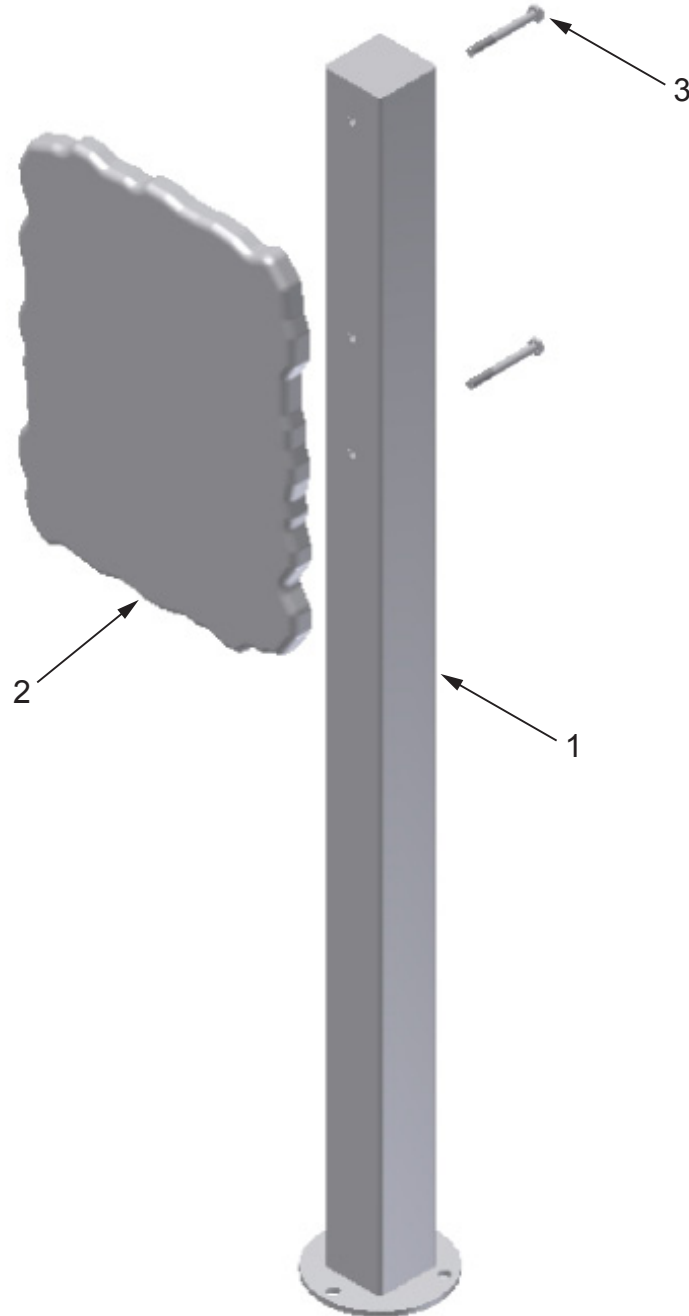

36" PERMANENT SIGN POST 9" x 12" TURFSTONE SIGN

Key Number/Part Number/Item Description/Quantity

1	10436	36" Permanent Sign Post	1
2		9" x 12" TurfStone Sign	1
3	13-01030	1/4-20 x 2.25 H.H.C.S.	2