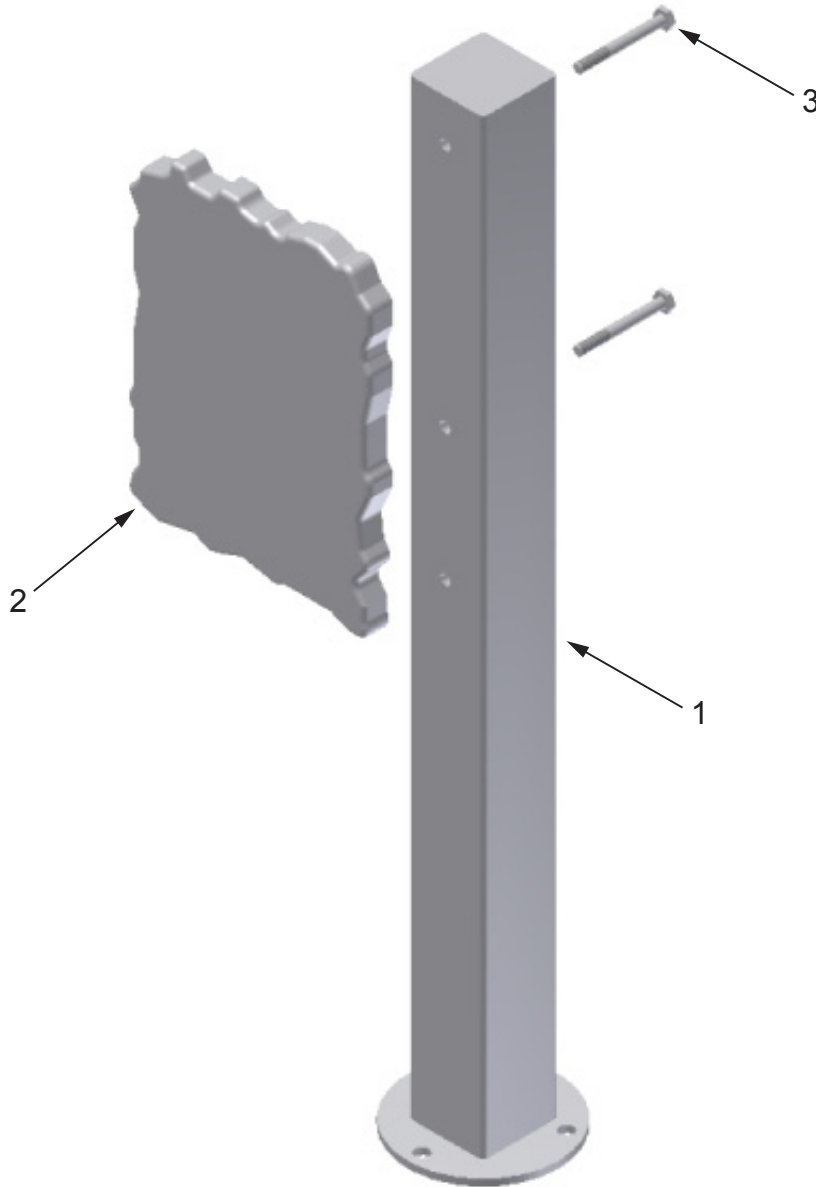

# 24" & 36" PERMANENT SIGN POST HARDWARE GUIDE

**Part Number/Item Description**

10424	24" Permanent Sign Post
10436	36" Permanent Sign Post

# 24" PERMANENT SIGN POST 9" x 12" TURFSTONE SIGN

## Key Number/Part Number/Item Description/Quantity

1	10424	24" Permanent Sign Post	1
2		9" x 12" TurfStone Sign	1
3	13-01030	1/4-20 x 2.25 H.H.C.S.	2

### Key Number/Part Number/Item Description/Quantity

1	10424	24" Permanent Sign Post	1
2		6" x 8" TurfStone Sign	1
3	13-01030	1/4-20 x 2.25 H.H.C.S.	2