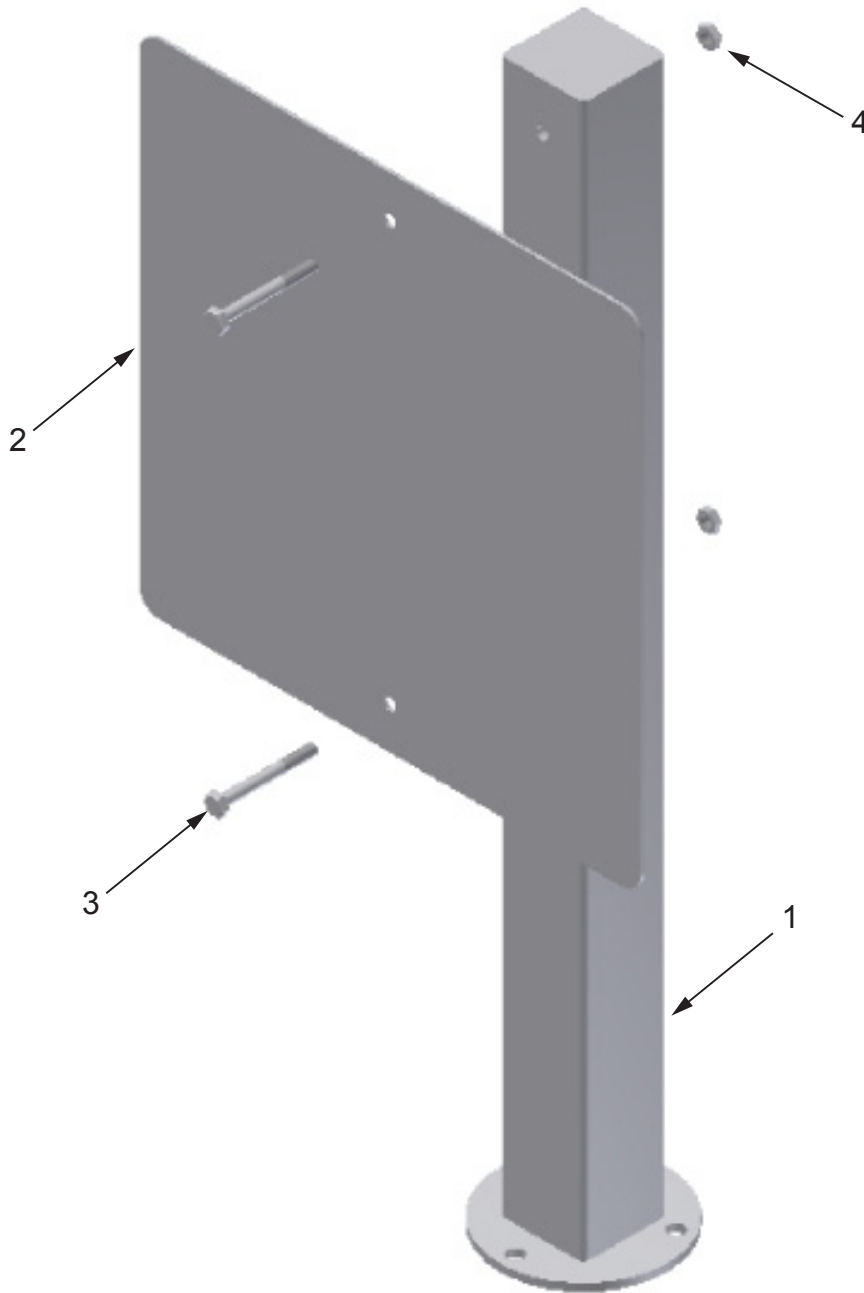

24" PERMANENT SIGN POST 12" x 12" ALUMINUM SIGN

Key Number/Part Number/Item Description/Quantity

1	10424	24" Permanent Sign Post	1
2		12" x 12" Aluminum Sign	1
3	13-01030	1/4-20 x 2.25 H.H.C.S. (M6-1.0 x 60mm)	2
4	13-02003	1/4-20 Hex Nut (M6-1.0)	2