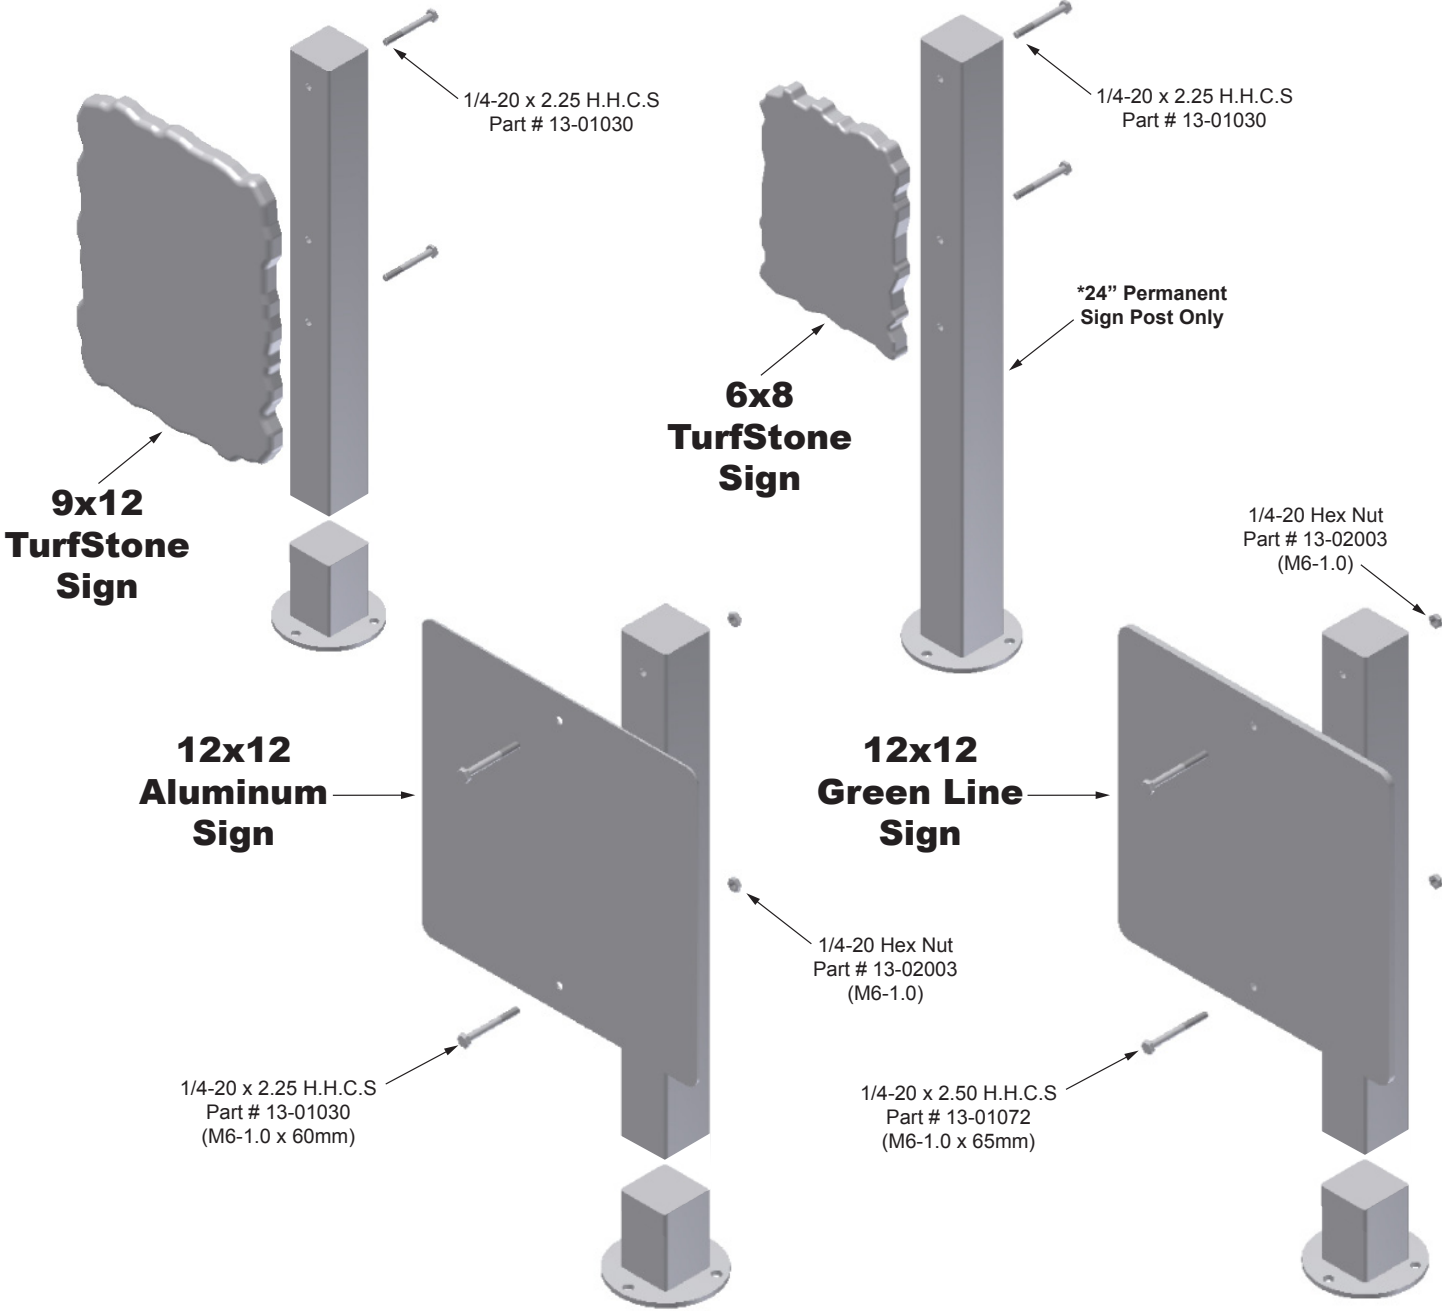

# 24" & 36" PERMANENT SIGN POST HARDWARE GUIDE

**Part Number/Item Description**

10424	24" Permanent Sign Post
10436	36" Permanent Sign Post

# 24" PERMANENT SIGN POST 9" x 12" TURFSTONE SIGN

## Key Number/Part Number/Item Description/Quantity

1	10424	24" Permanent Sign Post	1
2		9" x 12" TurfStone Sign	1
3	13-01030	1/4-20 x 2.25 H.H.C.S.	2

# 24" PERMANENT SIGN POST 12" x 12" GREEN LINE SIGN

**Key Number/Part Number/Item Description/Quantity**

1	10424	24" Permanent Sign Post	1
2		12" x 12" Green Line Information Sign	1
3	13-01072	1/4-20 x 2.50 H.H.C.S. (M6-1.0 x 65mm)	2
4	13-02003	1/4-20 Hex Nut (M6-1.0)	2