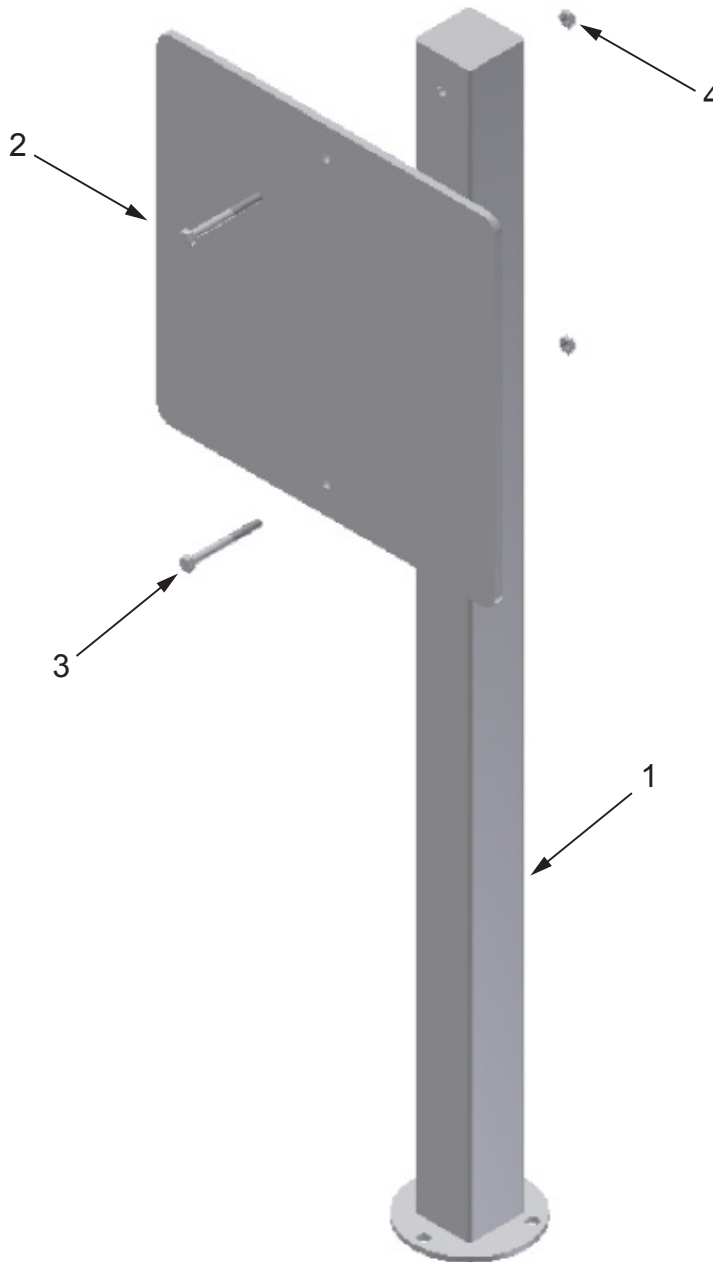

36" PERMANENT SIGN POST 12" x 12" GREEN LINE SIGN

Key Number/Part Number/Item Description/Quantity

1	10436	36" Permanent Sign Post	1
2		12" x 12" Greenline Information Sign	1
3	13-01072	1/4-20 x 2.50 H.H.C.S. (M6-1.0 x65mm)	2
4	13-02003	1/4-20 Hex Nut (M6-1.0)	2