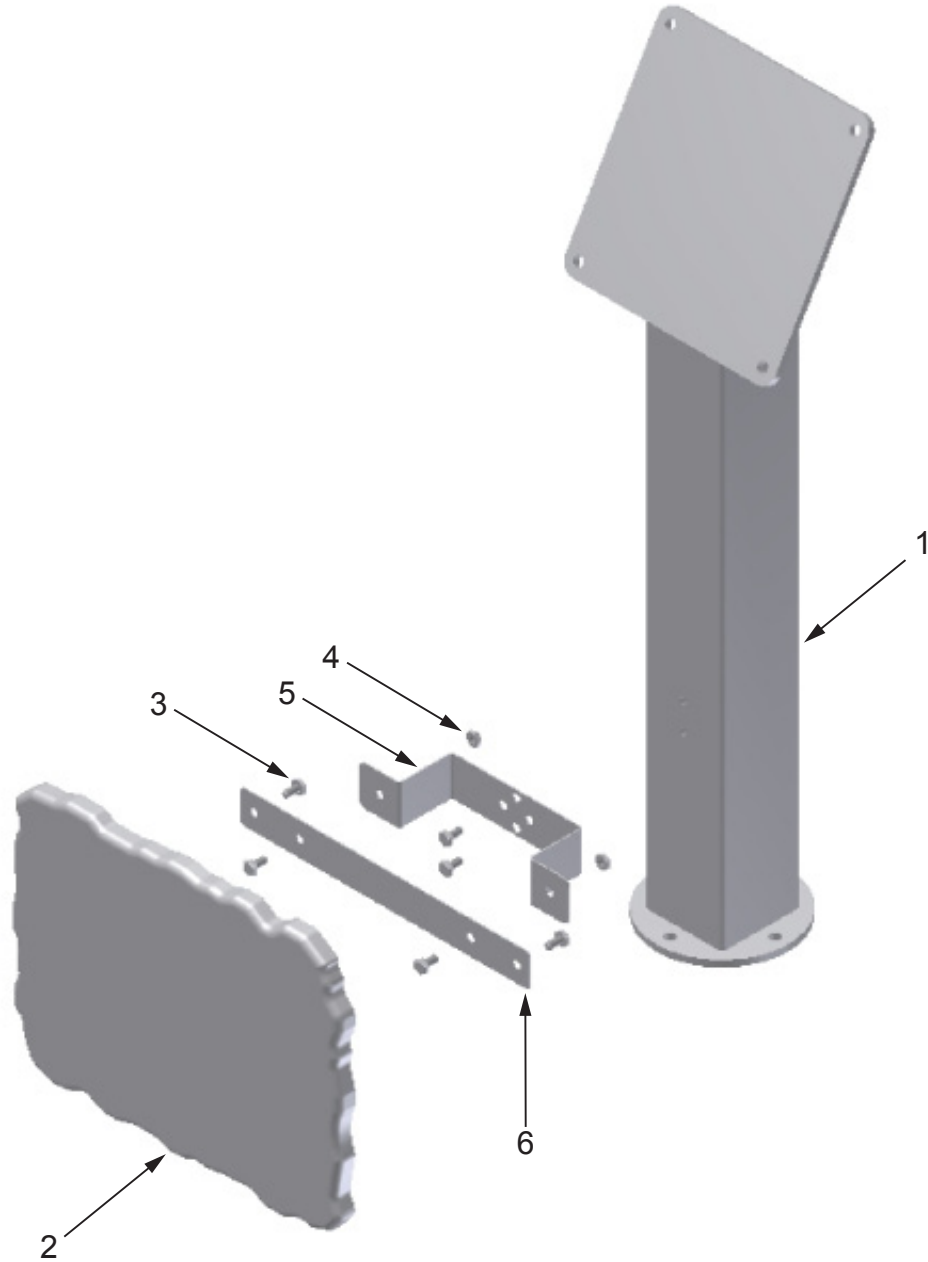

26" & 36" TURFSTONE TEE SIGN POST HARDWARE GUIDE (VERTICAL OR HORIZONTAL MOUNT)

Part Number/Item Description

65226	26" TurfStone Tee Sign Post
65236	36" TurfStone Tee Sign Post

26" TURFSTONE TEE SIGN POST WITH 6x8 TURFSTONE SIGN (VERTICAL OR HORIZONTAL MOUNT)

Key Number/Part Number/Item Description/Quantity

1	65226	26" TurfStone Tee Sign Post	1
2		6" x 8" TurfStone Sign	1
3	13-01034	1/4-20 x .50 H.H.C.S.	4
4	65313	Sign Bracket	1

26" TURFSTONE TEE SIGN POST WITH 9x12 TURFSTONE SIGN (VERTICAL OR HORIZONTAL MOUNT)

Key Number/Part Number/Item Description/Quantity

1	65226	26" TurfStone Tee Sign Post	1
2		9" x 12" TurfStone Sign	1
3	13-01034	1/4-20 x .50 H.H.C.S.	6
4	13-02003	1/4-20 Hex Nut	2
5	65313	Sign Bracket	1
6	65314	9x12 Sign Bracket Adapter	1

36" TURFSTONE TEE SIGN POST WITH 6x8 TURFSTONE SIGN (VERTICAL OR HORIZONTAL MOUNT)

Key Number/Part Number/Item Description/Quantity

1	65236	36" TurfStone Tee Console Kit	1
2		6" x 8" TurfStone Sign	1
3	13-01034	1/4-20 x .50 H.H.C.S.	4
4	65313	Sign Bracket	1