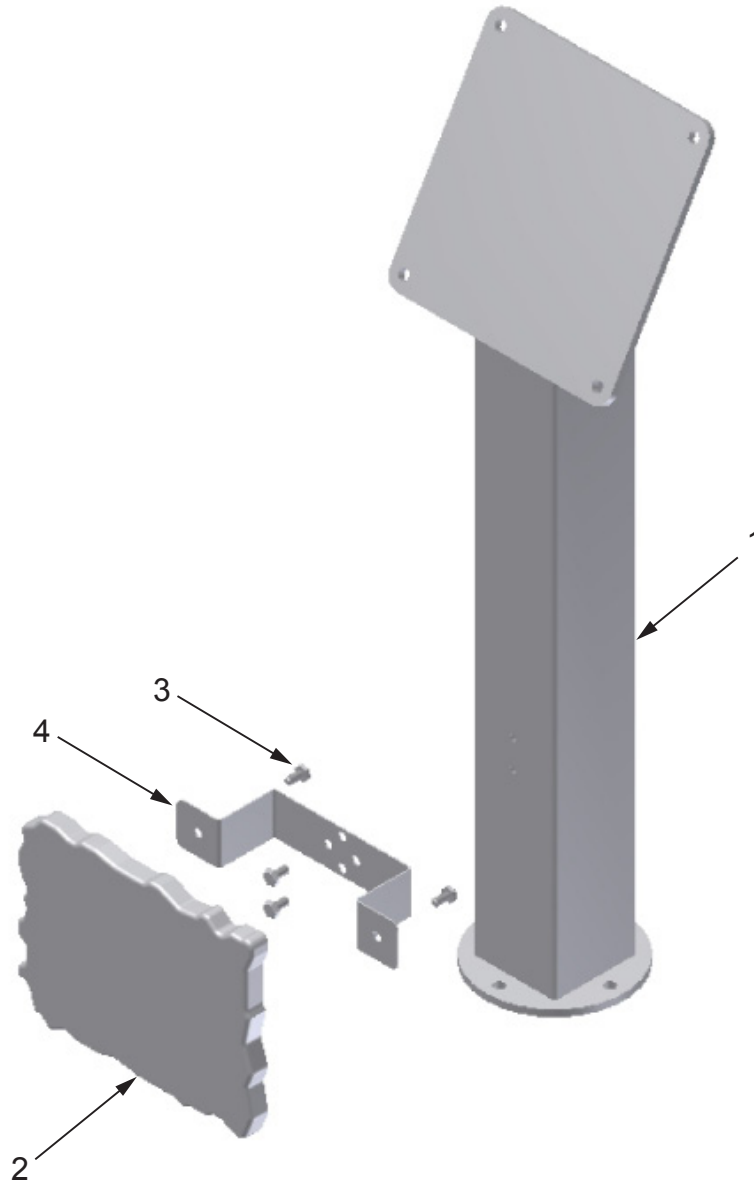

26" & 36" TURFSTONE TEE SIGN POST HARDWARE GUIDE (VERTICAL OR HORIZONTAL MOUNT)

Part Number/Item Description

65226	26" TurfStone Tee Sign Post
65236	36" TurfStone Tee Sign Post

26" TURFSTONE TEE SIGN POST WITH 6x8 TURFSTONE SIGN (VERTICAL OR HORIZONTAL MOUNT)

Key Number/Part Number/Item Description/Quantity

1	65226	26" TurfStone Tee Sign Post	1
2		6" x 8" TurfStone Sign	1
3	13-01034	1/4-20 x .50 H.H.C.S.	4
4	65313	Sign Bracket	1

26" TURFSTONE TEE SIGN POST WITH 9x12 TURFSTONE SIGN (VERTICAL OR HORIZONTAL MOUNT)

Key Number/Part Number/Item Description/Quantity

1	65226	26" TurfStone Tee Sign Post	1
2		9" x 12" TurfStone Sign	1
3	13-01034	1/4-20 x .50 H.H.C.S.	6
4	13-02003	1/4-20 Hex Nut	2
5	65313	Sign Bracket	1
6	65314	9x12 Sign Bracket Adapter	1

36" TURFSTONE TEE SIGN POST WITH 6x8 TURFSTONE SIGN (VERTICAL OR HORIZONTAL MOUNT)

Key Number/Part Number/Item Description/Quantity

1	65236	36" TurfStone Tee Console Kit	1
2		6" x 8" TurfStone Sign	1
3	13-01034	1/4-20 x .50 H.H.C.S.	4
4	65313	Sign Bracket	1