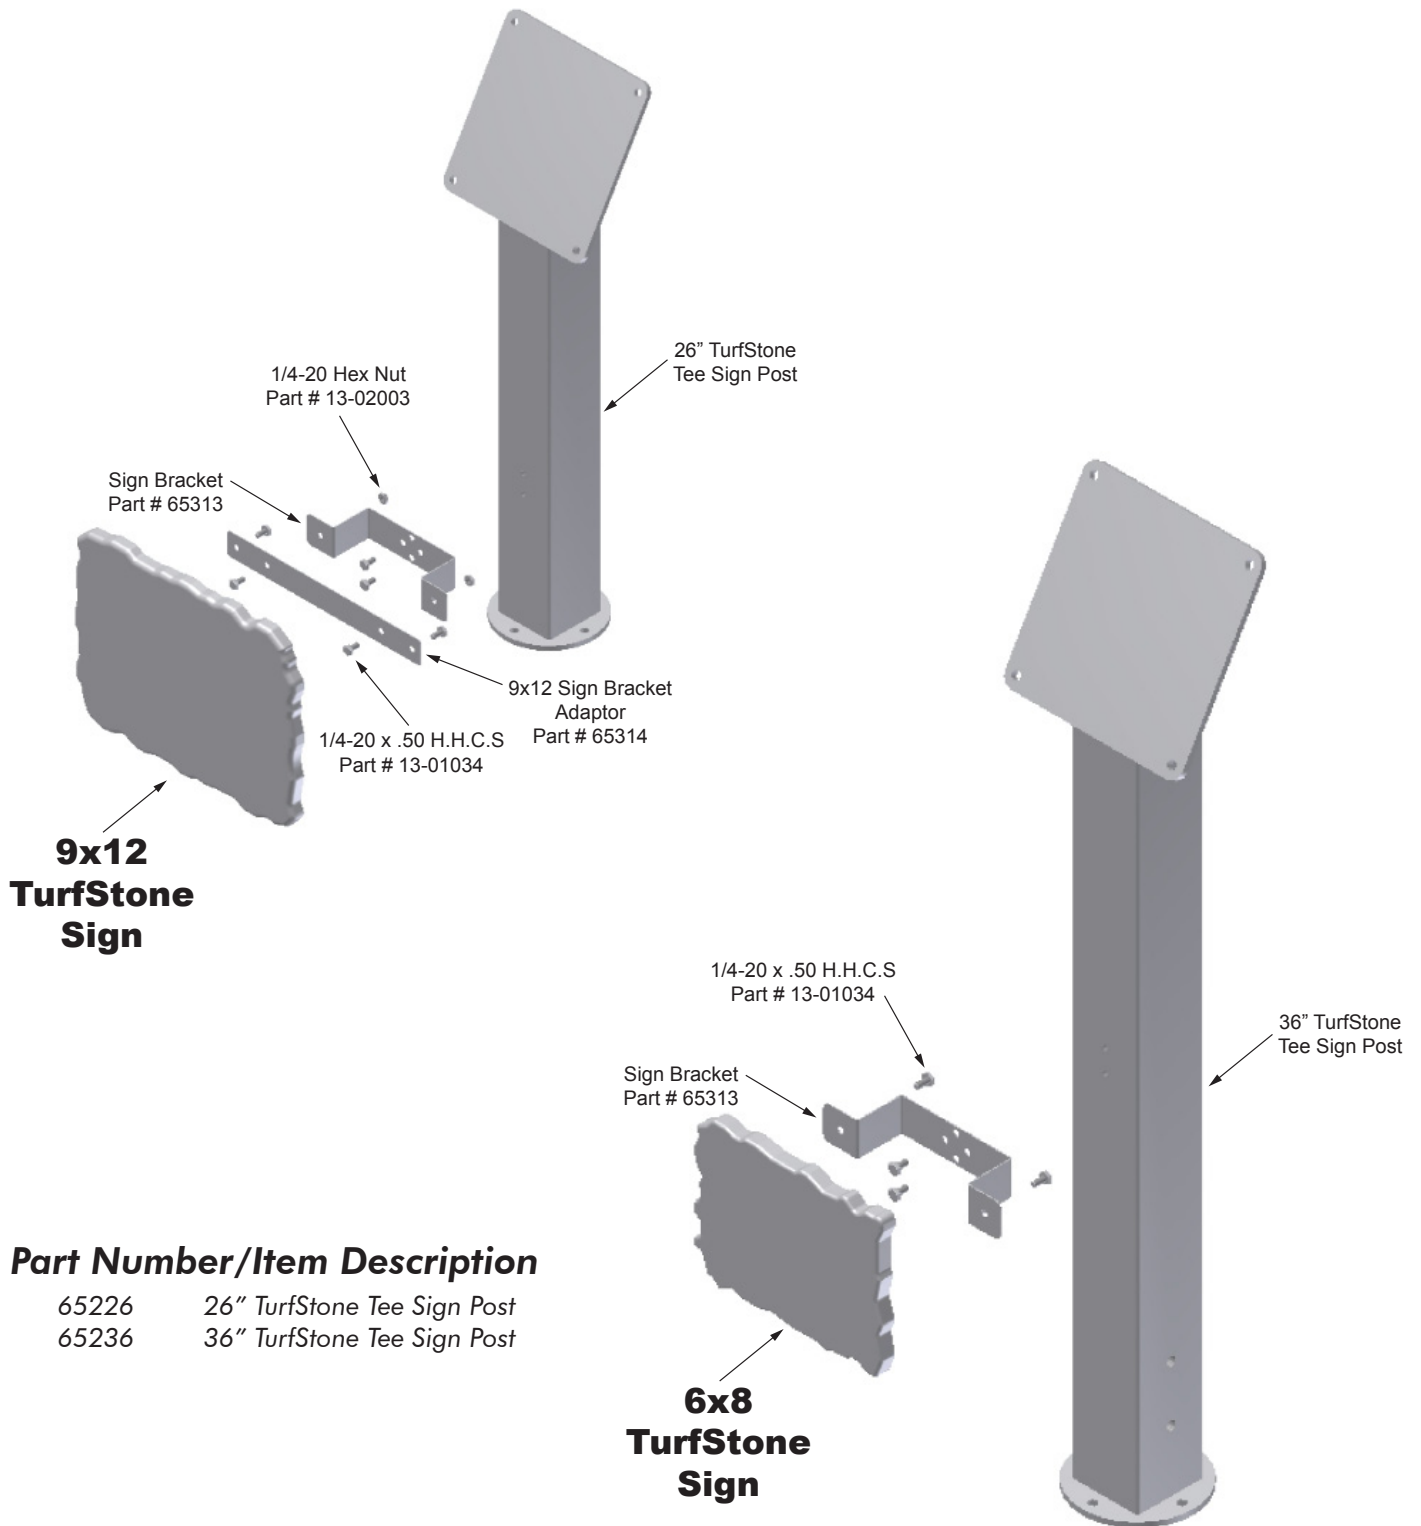

26" & 36" TURFSTONE TEE SIGN POST HARDWARE GUIDE (VERTICAL OR HORIZONTAL MOUNT)

Part Number/Item Description

65226	26" TurfStone Tee Sign Post
65236	36" TurfStone Tee Sign Post

26" TURFSTONE TEE SIGN POST WITH 6x8 TURFSTONE SIGN (VERTICAL OR HORIZONTAL MOUNT)

Key Number/Part Number/Item Description/Quantity

1	65226	26" TurfStone Tee Sign Post	1
2		6" x 8" TurfStone Sign	1
3	13-01034	1/4-20 x .50 H.H.C.S.	4
4	65313	Sign Bracket	1

26" TURFSTONE TEE SIGN POST WITH 9x12 TURFSTONE SIGN (VERTICAL OR HORIZONTAL MOUNT)

Key Number/Part Number/Item Description/Quantity

1	65226	26" TurfStone Tee Sign Post	1
2		9" x 12" TurfStone Sign	1
3	13-01034	1/4-20 x .50 H.H.C.S.	6
4	13-02003	1/4-20 Hex Nut	2
5	65313	Sign Bracket	1
6	65314	9x12 Sign Bracket Adapter	1

36" TURFSTONE TEE SIGN POST WITH 6x8 TURFSTONE SIGN (VERTICAL OR HORIZONTAL MOUNT)

Key Number/Part Number/Item Description/Quantity

1	65236	36" TurfStone Tee Console Kit	1
2		6" x 8" TurfStone Sign	1
3	13-01034	1/4-20 x .50 H.H.C.S.	4
4	65313	Sign Bracket	1