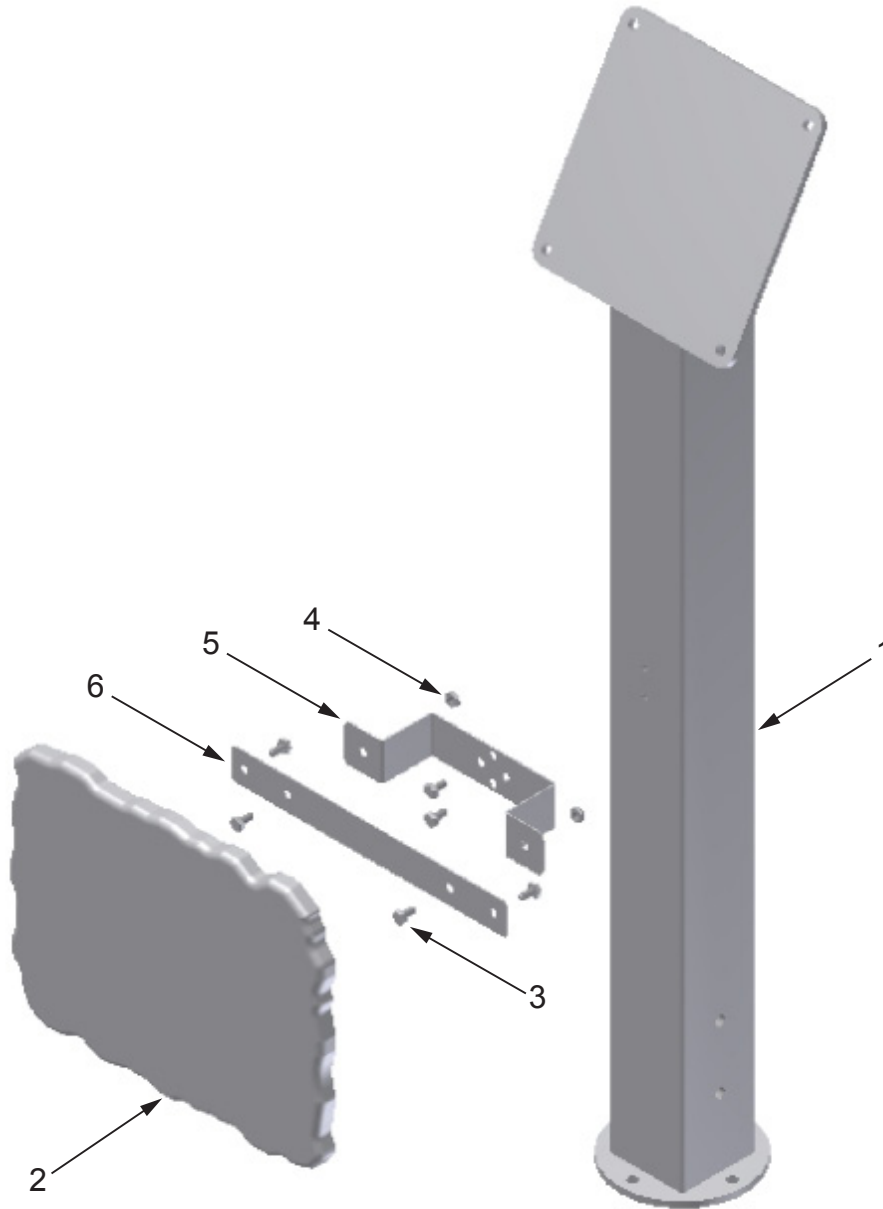

36" TURFSTONE TEE SIGN POST WITH 9x12 TURFSTONE SIGN (VERTICAL OR HORIZONTAL MOUNT)

Key Number/Part Number/Item Description/Quantity

1	65236	36" TurfStone Tee Console Kit	1
2		9" x 12" TurfStone Sign	1
3	13-01034	1/4-20 x .50 H.H.C.S.	6
4	13-02003	1/4-20 Hex Nut	2
5	65313	Sign Bracket	1
6	65314	9x12 Sign Bracket Adaptor	1