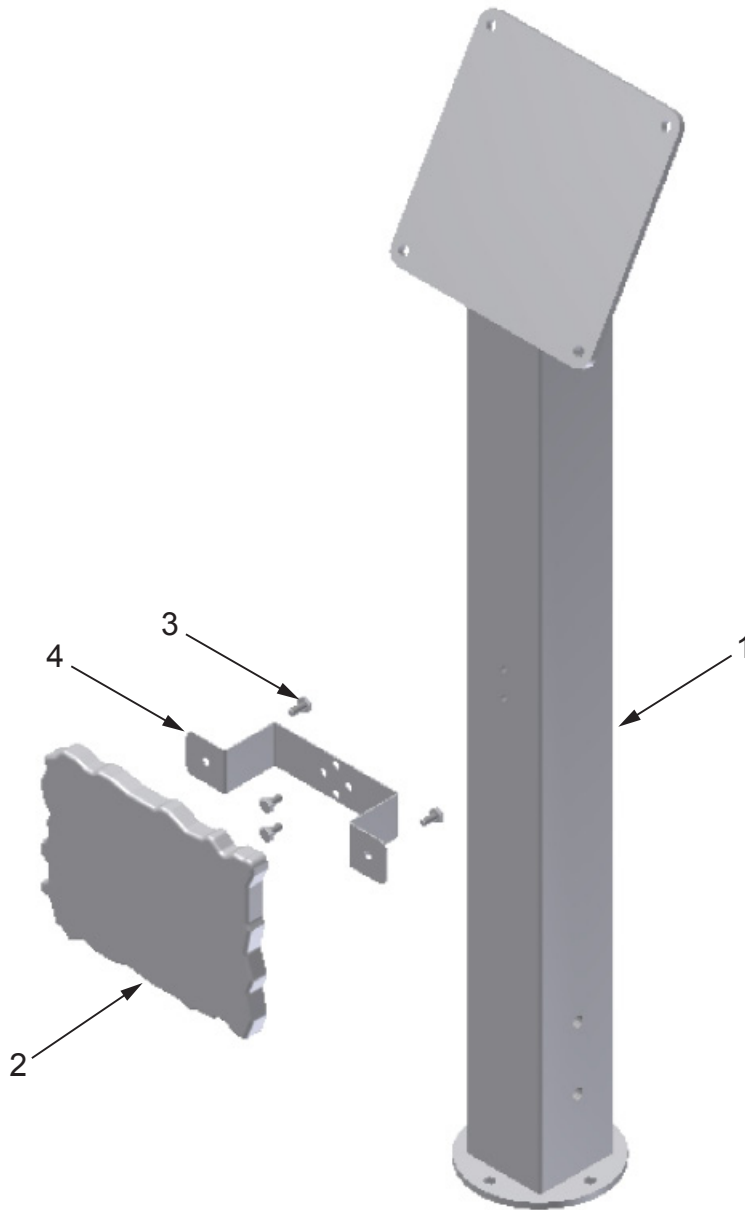

36" TURFSTONE TEE SIGN POST WITH 6x8 TURFSTONE SIGN (VERTICAL OR HORIZONTAL MOUNT)

Key Number/Part Number/Item Description/Quantity

1	65236	36" TurfStone Tee Console Kit	1
2		6" x 8" TurfStone Sign	1
3	13-01034	1/4-20 x .50 H.H.C.S.	4
4	65313	Sign Bracket	1