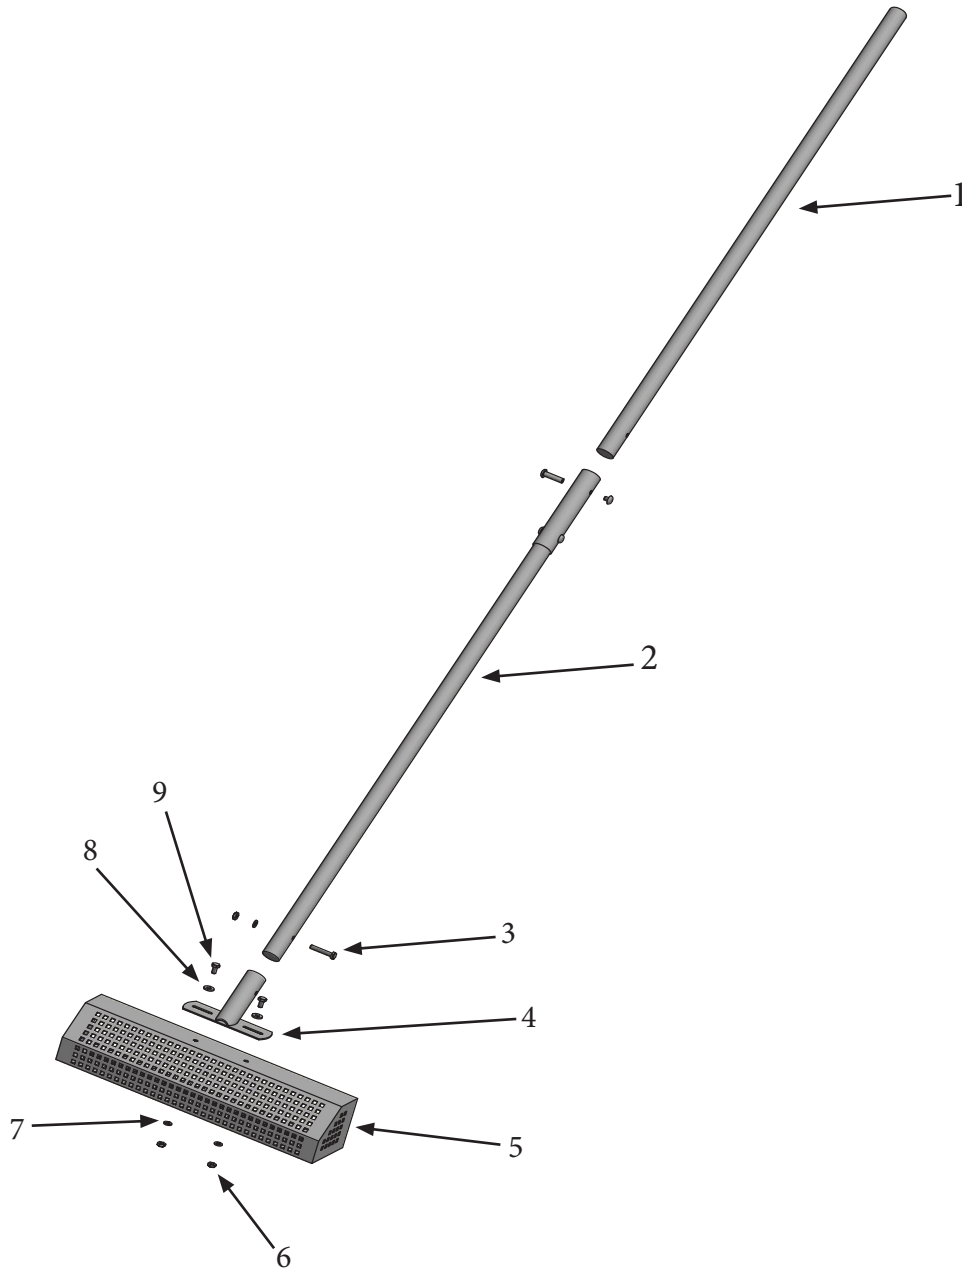

# BUNKER DEBRIS SIEVE PRO

29330 - 1/4" OPENING  
29335 - 1/2" OPENING

Key Number	Item Description	Quantity	Part Number
1	TOP SECTION WOOD HANDLE	1	29313
2	BOTTOM SECTION WOOD HANDLE	1	29314
3	1/4- 20 X 1-1/2" HEX HEAD CAP SCREW	1	13-01000
4	MOUNTING BRACKET	1	29352
5	BUNKER DEBRIS SIEVE 1/4" OPENING	1	29351
5	BUNKER DEBRIS SIEVE 1/2" OPENING	1	29326
6	1/4- 20 HEX NUT	3	13-02003
7	1/4 LOCK WASHER	3	13-01078
8	1/4 FLAT WASHER	2	13-10173
9	1/4- 20 X 1/2" HEX CAP SCREW	2	13-01029