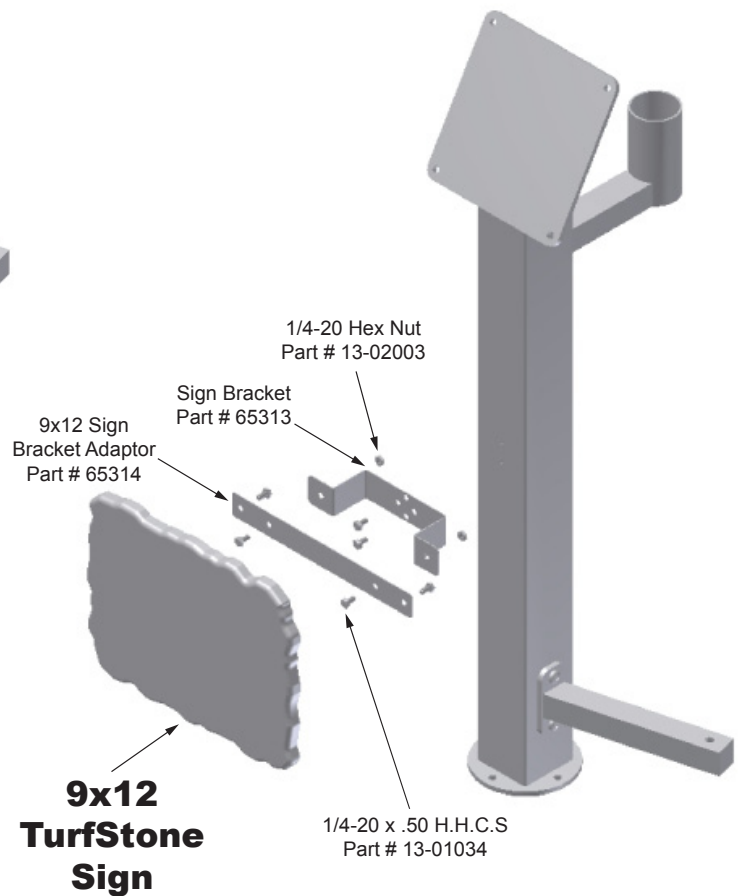

36" TURFSTONE TEE CONSOLE KIT HARDWARE GUIDE (VERTICAL OR HORIZONTAL MOUNT)

Part Number/Item Description

65204 36" TurfStone Tee Console Kit

36" TURFSTONE TEE CONSOLE KIT WITH WITH 6x8 TURFSTONE SIGN (VERTICAL OR HORIZONTAL MOUNT)

Key Number/Part Number/Item Description/Quantity

1	65204	36" TurfStone Tee Console Kit	1
2		6" x 8" TurfStone Sign	1
3	13-01034	1/4-20 x .50 H.H.C.S.	4
4	65313	Sign Bracket	1

36" TURFSTONE TEE CONSOLE KIT WITH WITH 9x12 TURFSTONE SIGN (VERTICAL OR HORIZONTAL MOUNT)

Key Number/Part Number/Item Description/Quantity

1	65204	36" TurfStone Tee Console Kit	1
2		9" x 12" TurfStone Sign	1
3	13-01034	1/4-20 x .50 H.H.C.S.	6
4	13-02003	1/4-20 Hex Nut	2
5	65313	Sign Bracket	1
6	65314	9x12 Sign Bracket Adaptor	1