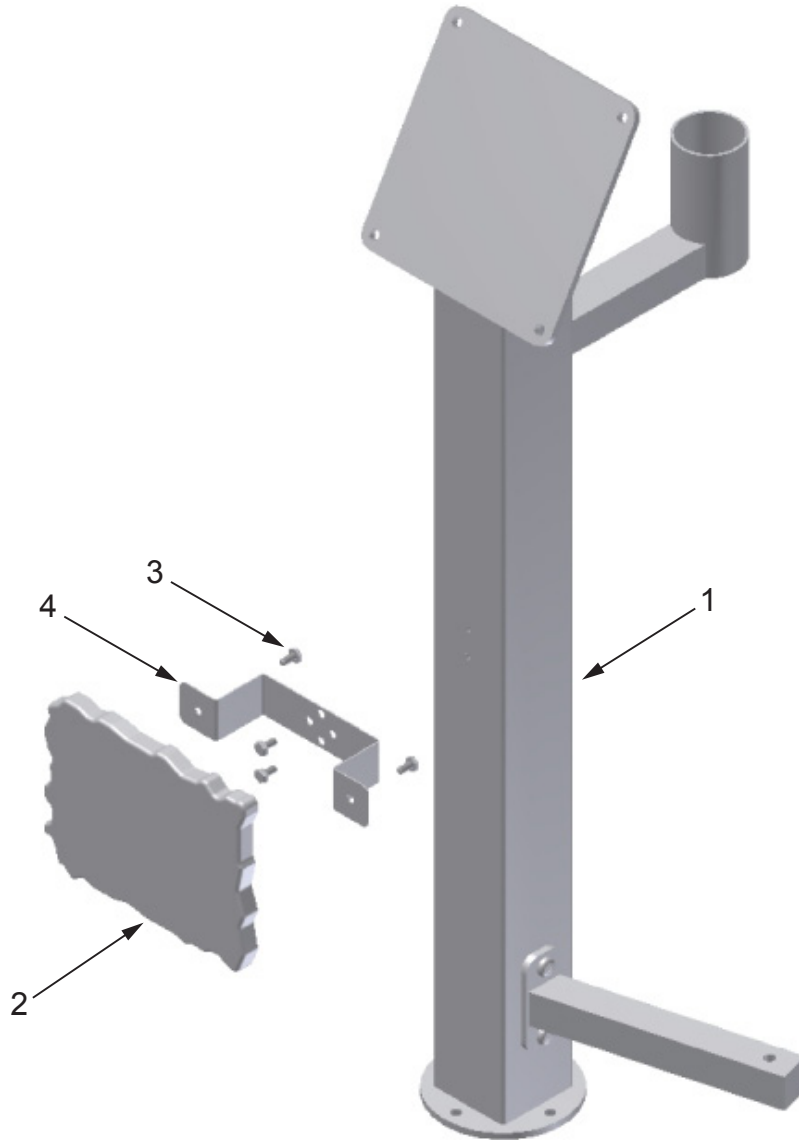

36" TURFSTONE TEE CONSOLE KIT HARDWARE GUIDE (VERTICAL OR HORIZONTAL MOUNT)

Part Number/Item Description

65204 36" TurfStone Tee Console Kit

36" TURFSTONE TEE CONSOLE KIT WITH WITH 6x8 TURFSTONE SIGN (VERTICAL OR HORIZONTAL MOUNT)

Key Number/Part Number/Item Description/Quantity

1	65204	36" TurfStone Tee Console Kit	1
2		6" x 8" TurfStone Sign	1
3	13-01034	1/4-20 x .50 H.H.C.S.	4
4	65313	Sign Bracket	1

36" TURFSTONE TEE CONSOLE KIT WITH WITH 9x12 TURFSTONE SIGN (VERTICAL OR HORIZONTAL MOUNT)

Key Number/Part Number/Item Description/Quantity

1	65204	36" TurfStone Tee Console Kit	1
2		9" x 12" TurfStone Sign	1
3	13-01034	1/4-20 x .50 H.H.C.S.	6
4	13-02003	1/4-20 Hex Nut	2
5	65313	Sign Bracket	1
6	65314	9x12 Sign Bracket Adaptor	1