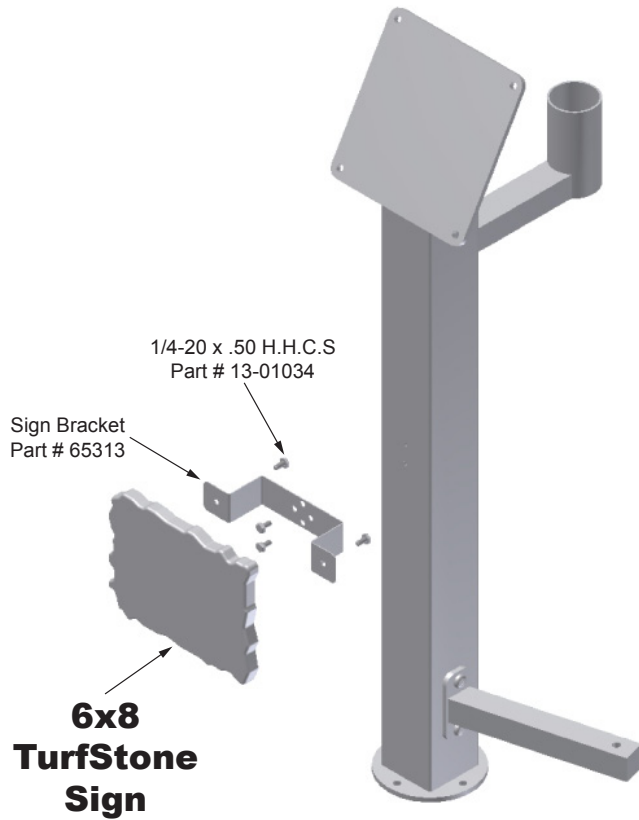

36" TURFSTONE TEE CONSOLE KIT HARDWARE GUIDE (VERTICAL OR HORIZONTAL MOUNT)

Part Number/Item Description

65204 36" TurfStone Tee Console Kit

36" TURFSTONE TEE CONSOLE KIT WITH WITH 6x8 TURFSTONE SIGN (VERTICAL OR HORIZONTAL MOUNT)

Key Number/Part Number/Item Description/Quantity

1	65204	36" TurfStone Tee Console Kit	1
2		6" x 8" TurfStone Sign	1
3	13-01034	1/4-20 x .50 H.H.C.S.	4
4	65313	Sign Bracket	1

36" TURFSTONE TEE CONSOLE KIT WITH WITH 9x12 TURFSTONE SIGN (VERTICAL OR HORIZONTAL MOUNT)

Key Number/Part Number/Item Description/Quantity

1	65204	36" TurfStone Tee Console Kit	1
2		9" x 12" TurfStone Sign	1
3	13-01034	1/4-20 x .50 H.H.C.S.	6
4	13-02003	1/4-20 Hex Nut	2
5	65313	Sign Bracket	1
6	65314	9x12 Sign Bracket Adaptor	1