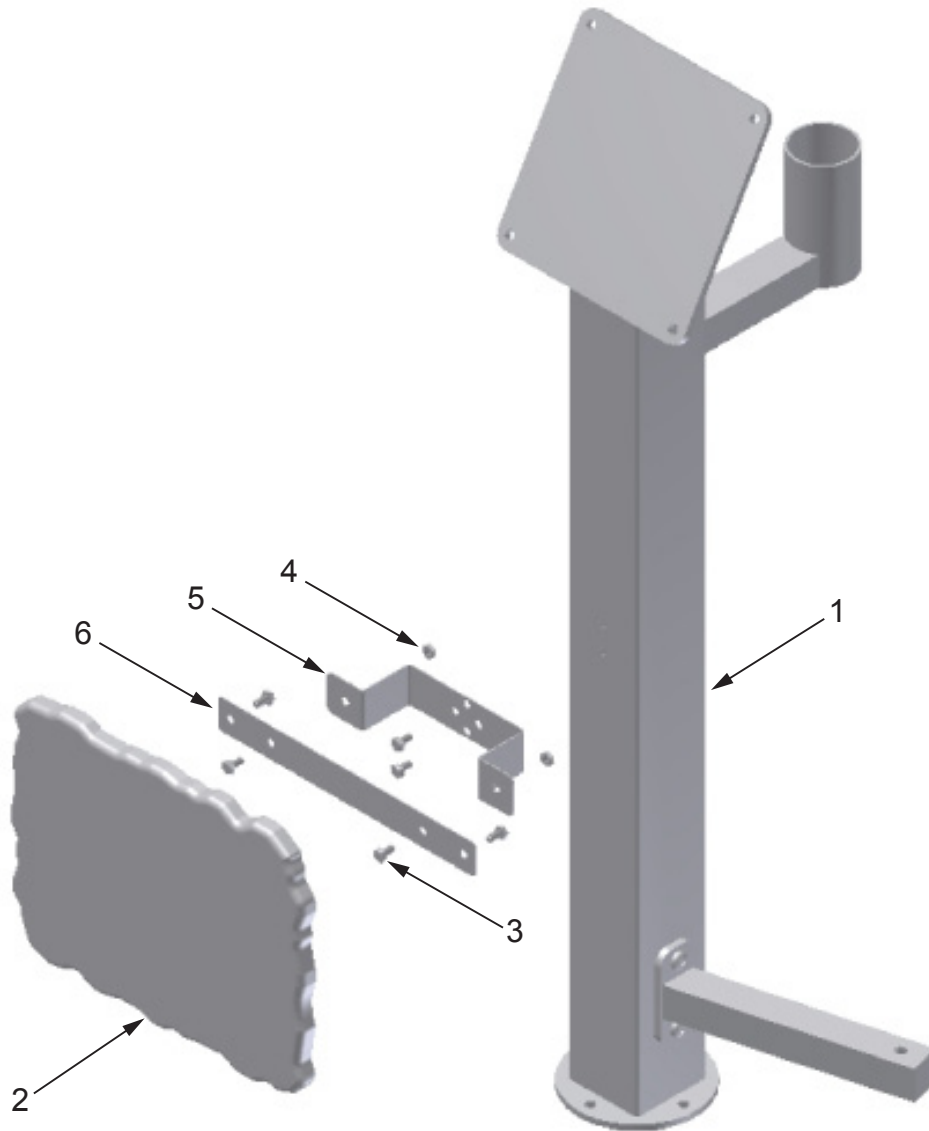

36" TURFSTONE TEE CONSOLE KIT HARDWARE GUIDE (VERTICAL OR HORIZONTAL MOUNT)

Part Number/Item Description

65204 36" TurfStone Tee Console Kit

36" TURFSTONE TEE CONSOLE KIT WITH WITH 6x8 TURFSTONE SIGN (VERTICAL OR HORIZONTAL MOUNT)

Key Number/Part Number/Item Description/Quantity

1	65204	36" TurfStone Tee Console Kit	1
2		6" x 8" TurfStone Sign	1
3	13-01034	1/4-20 x .50 H.H.C.S.	4
4	65313	Sign Bracket	1

36" TURFSTONE TEE CONSOLE KIT WITH WITH 9x12 TURFSTONE SIGN (VERTICAL OR HORIZONTAL MOUNT)

Key Number/Part Number/Item Description/Quantity

1	65204	36" TurfStone Tee Console Kit	1
2		9" x 12" TurfStone Sign	1
3	13-01034	1/4-20 x .50 H.H.C.S.	6
4	13-02003	1/4-20 Hex Nut	2
5	65313	Sign Bracket	1
6	65314	9x12 Sign Bracket Adaptor	1