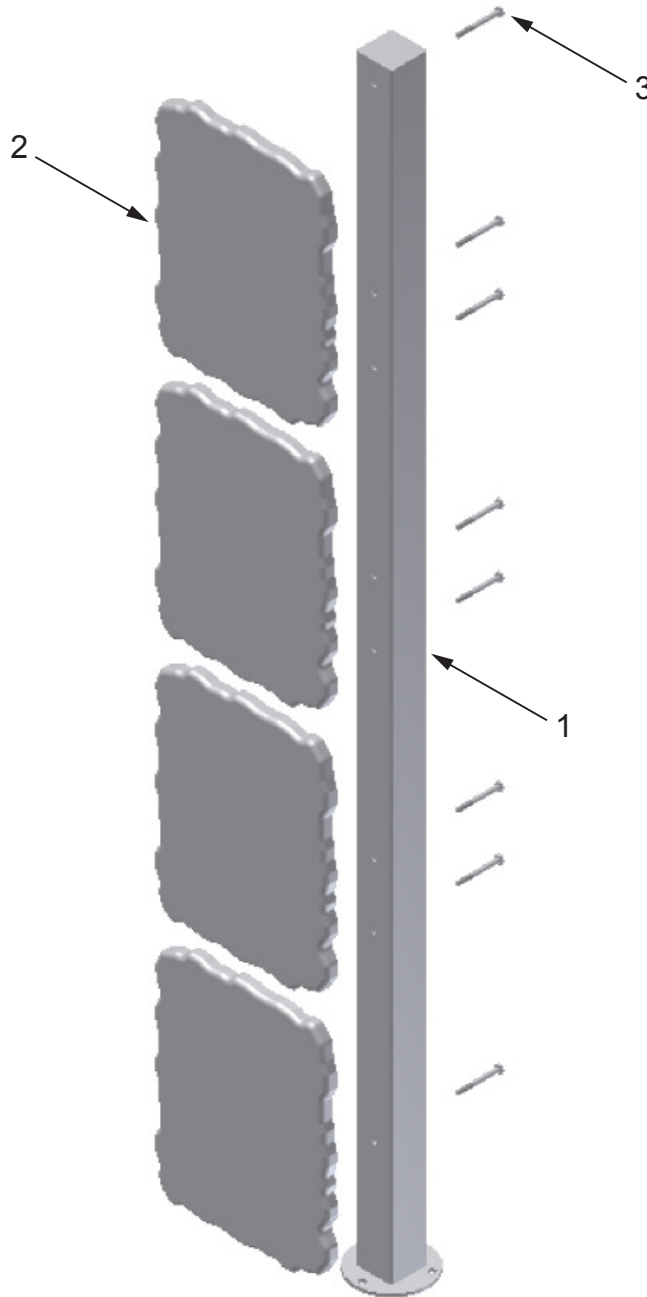

58" PERMANENT SIGN POST 9" x 12" TURFSTONE SIGN

Key Number/Part Number/Item Description/Quantity

1	10458	58" Permanent Sign Post	1
2		9" x 12" TurfStone Sign	1-4
3	13-01030	1/4-20 x 2.25 H.H.C.S.	2-8