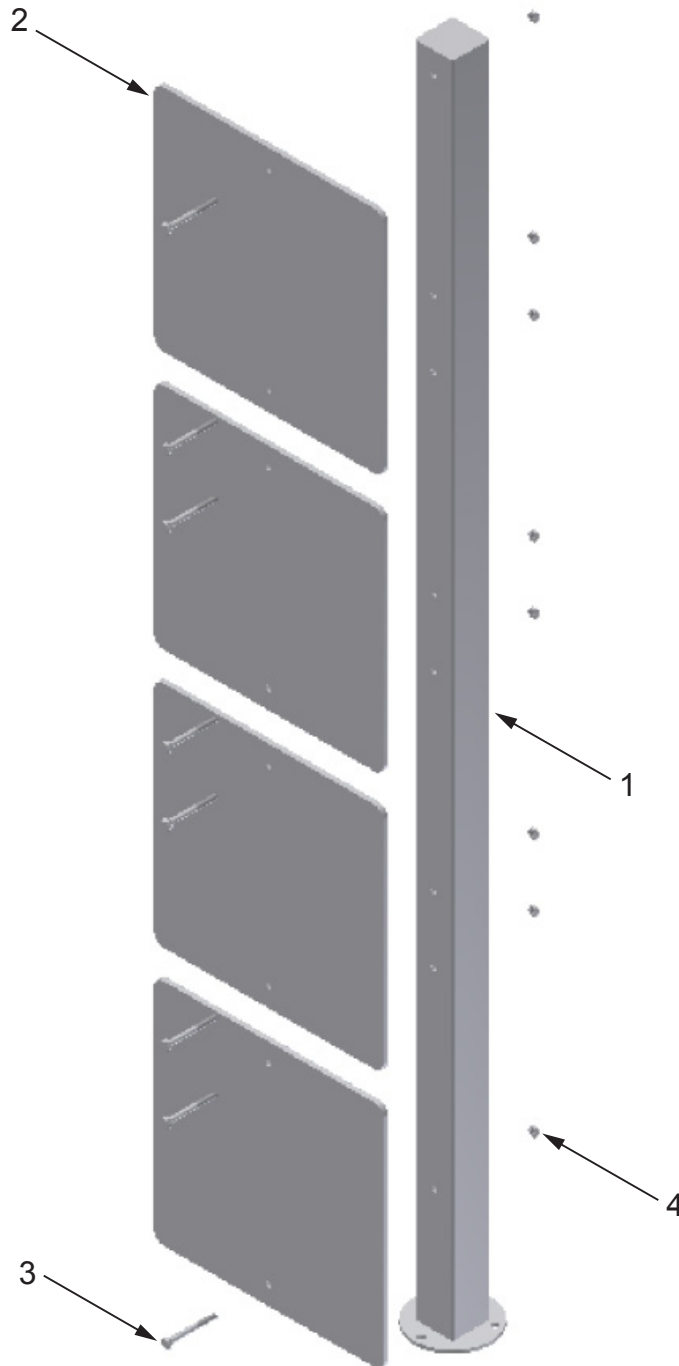

# 58" PERMANENT SIGN POST HARDWARE GUIDE

## Part Number/Item Description

10458 58" Permanent Sign Post

# 58" PERMANENT SIGN POST 12" x 12" GREEN LINE SIGN

### Key Number/Part Number/Item Description/Quantity

1	10458	58" Permanent Sign Post	1
2		12" x 12" Green Line Information Sign	1-4
3	13-01072	1/4-20 x 2.50 H.H.C.S. (M6-1.0 x 65mm)	2-8
4	13-02003	1/4-20 Hex Nut (M6-1.0)	2-8