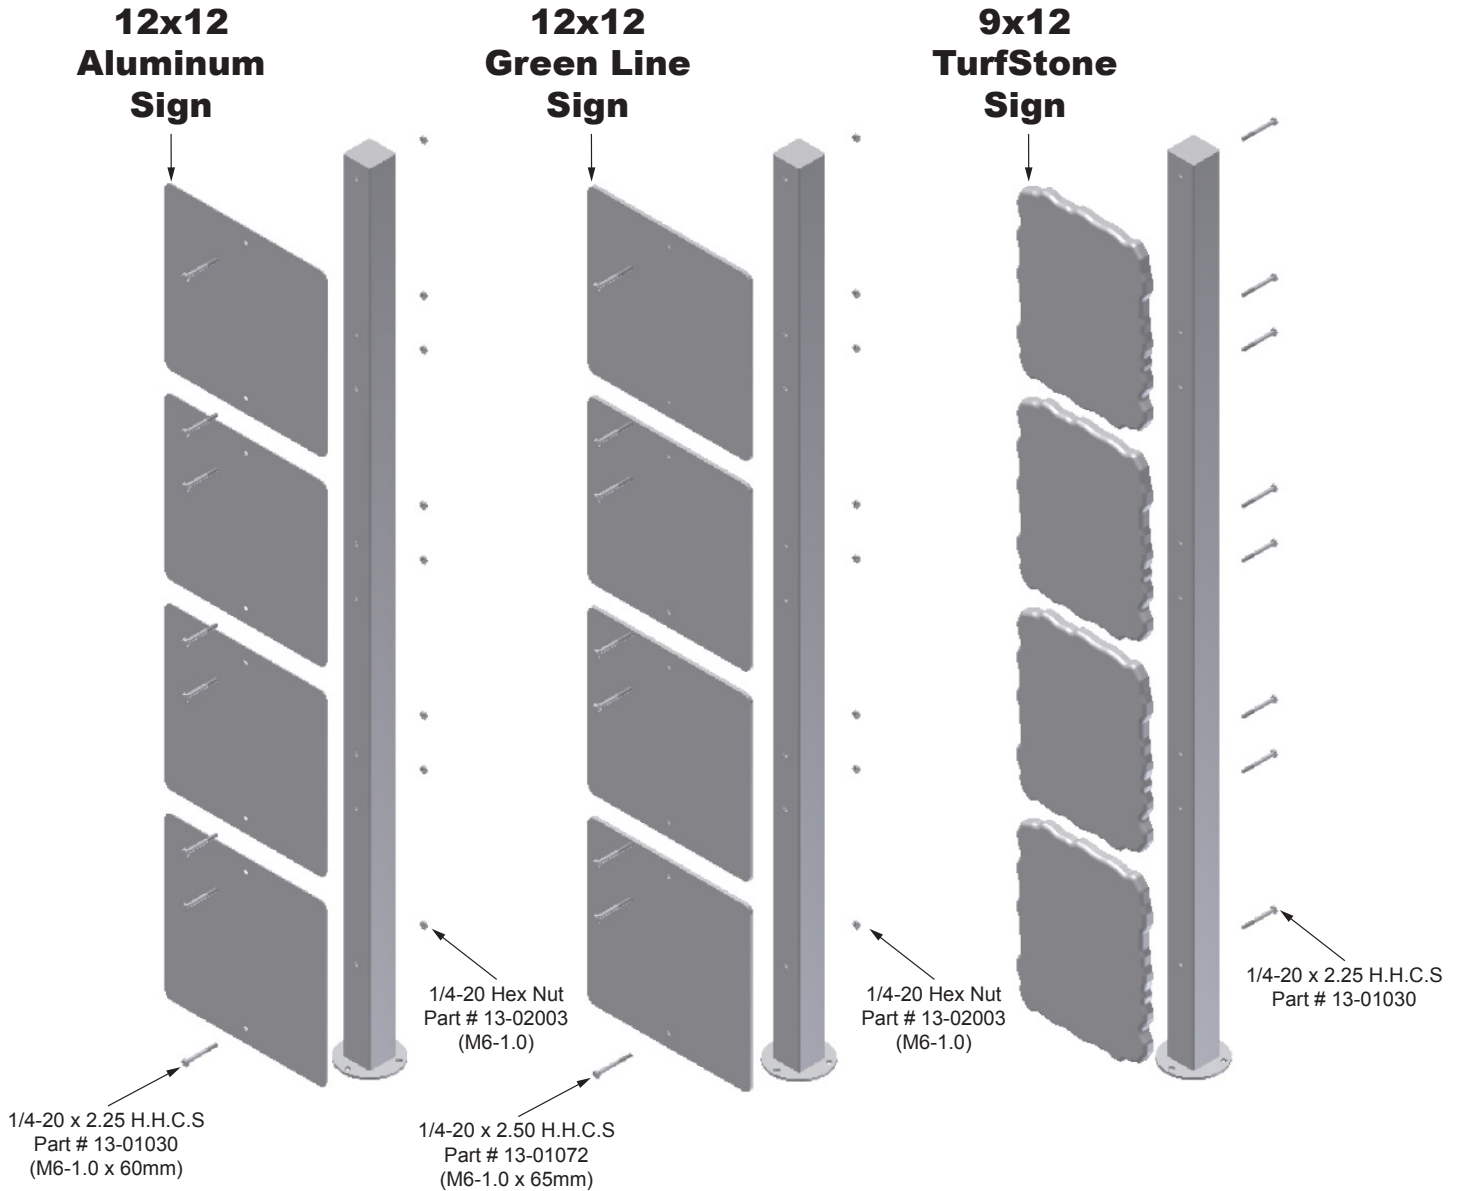

# 58" PERMANENT SIGN POST HARDWARE GUIDE

## Part Number/Item Description

10458 58" Permanent Sign Post

# 58" PERMANENT SIGN POST 12" x 12" GREEN LINE SIGN

### Key Number/Part Number/Item Description/Quantity

1	10458	58" Permanent Sign Post	1
2		12" x 12" Green Line Information Sign	1-4
3	13-01072	1/4-20 x 2.50 H.H.C.S. (M6-1.0 x 65mm)	2-8
4	13-02003	1/4-20 Hex Nut (M6-1.0)	2-8