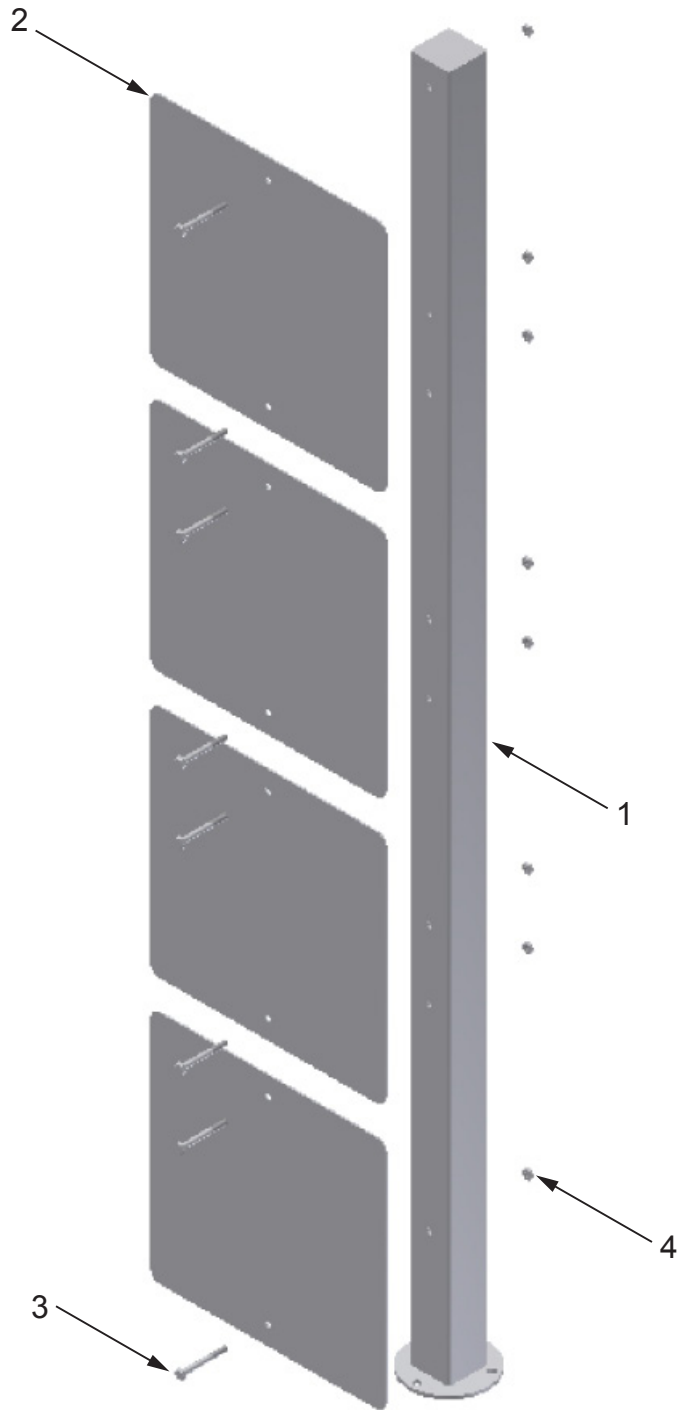

58" PERMANENT SIGN POST 12" x 12" ALUMINUM SIGN

Key Number/Part Number/Item Description/Quantity

1	10458	58" Permanent Sign Post	1
2		12" x 12" Aluminum Sign	1-4
3	13-01030	1/4-20 x 2.25 H.H.C.S. (M6-1.0 x 60mm)	2-8
4	13-02003	1/4-20 Hex Nut (M6-1.0)	2-8