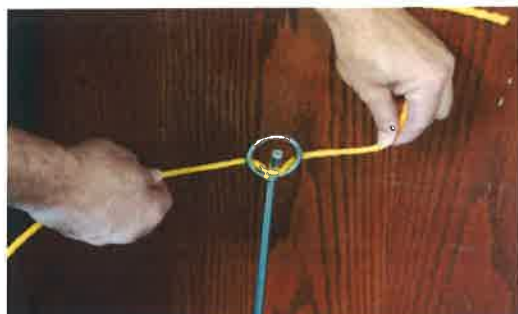

25"/36" Combo Turf Chain/Rope Stake

38310 Chrome
38320 Yellow
38330 Green

38410 Chrome
38420 Yellow
38430 Green

Fig.1
Isolate link where turf stake is placed

Fig.2
Place chain link through the circle
and onto the steel stub

Fig.3
Pull link snug

Fig.1
Isolate rope to place Turf Stake and
loop

Fig.2
Feed the loop through circle

Fig3
Pull the loop down onto steel stub

Fig. 4
Pull rope snug