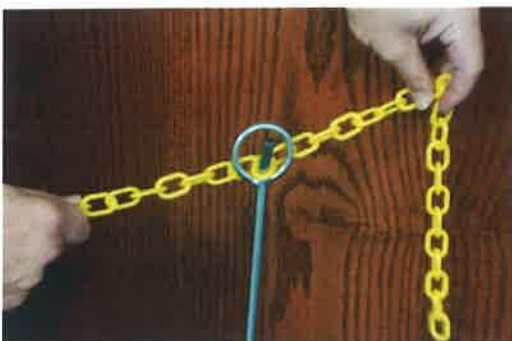

25"/36" Combo Turf Chain/Rope Stake

38310 Chrome
38320 Yellow
38330 Green

38410 Chrome
38420 Yellow
38430 Green

Fig.1
Isolate link where turf stake is placed

Fig.2
Place chain link through the circle
and onto the steel stub

Fig.3
Pull link snug

Fig.1
Isolate rope to place Turf Stake and
loop

Fig.2
Feed the loop through circle

Fig3
Pull the loop down onto steel stub

Fig. 4
Pull rope snug