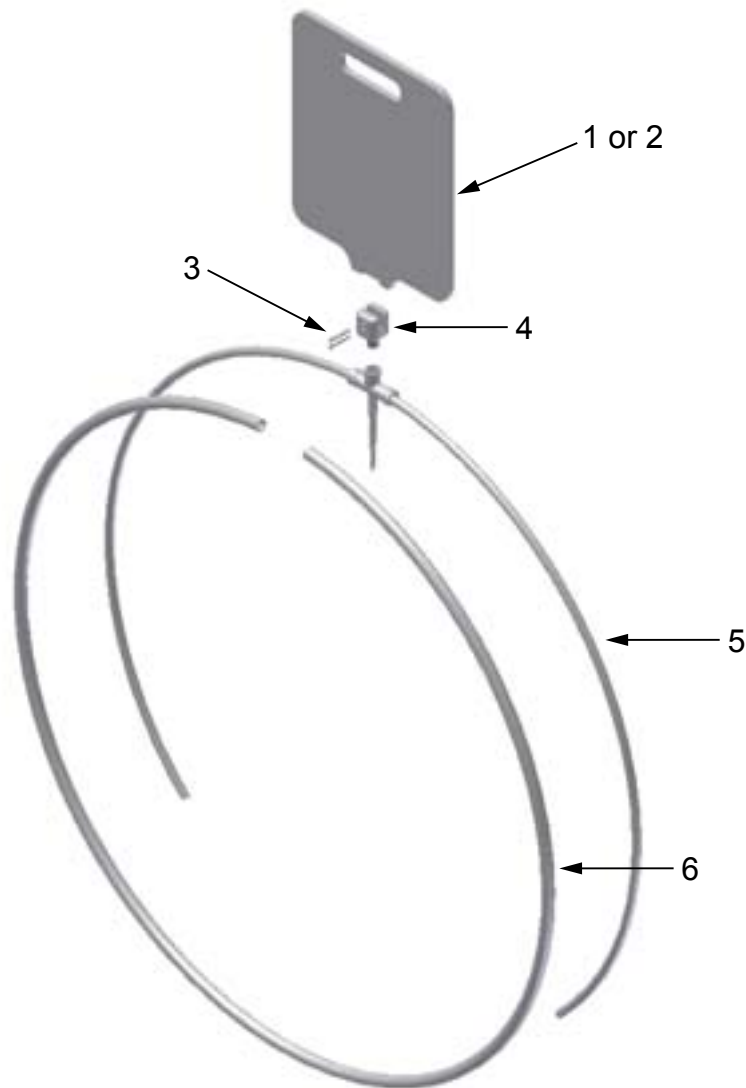

STANDARD GOLF[®] COMPANY

OWNER'S MANUAL FOR THE SHORT GAME TARGET SYSTEM

Key Number/Item Description/Quantity/Part Number

| | | | |
|---|---|---|-------|
| 1 | Short Game Target Sign 10-40 Yds | 1 | 50100 |
| 2 | Short Game Target Sign 50-80 Yds | 1 | 51100 |
| 3 | #10-32x1.75 Flat Head Phillips Machine Screw S.S. | 2 | - |
| 4 | Sign Adapter | 1 | 50201 |
| 5 | Spike/Tube Assembly | 1 | 50202 |
| 6 | Outer Tube | 1 | 50203 |

PREPARED AUGUST 2011

PART NUMBER 50000/51000