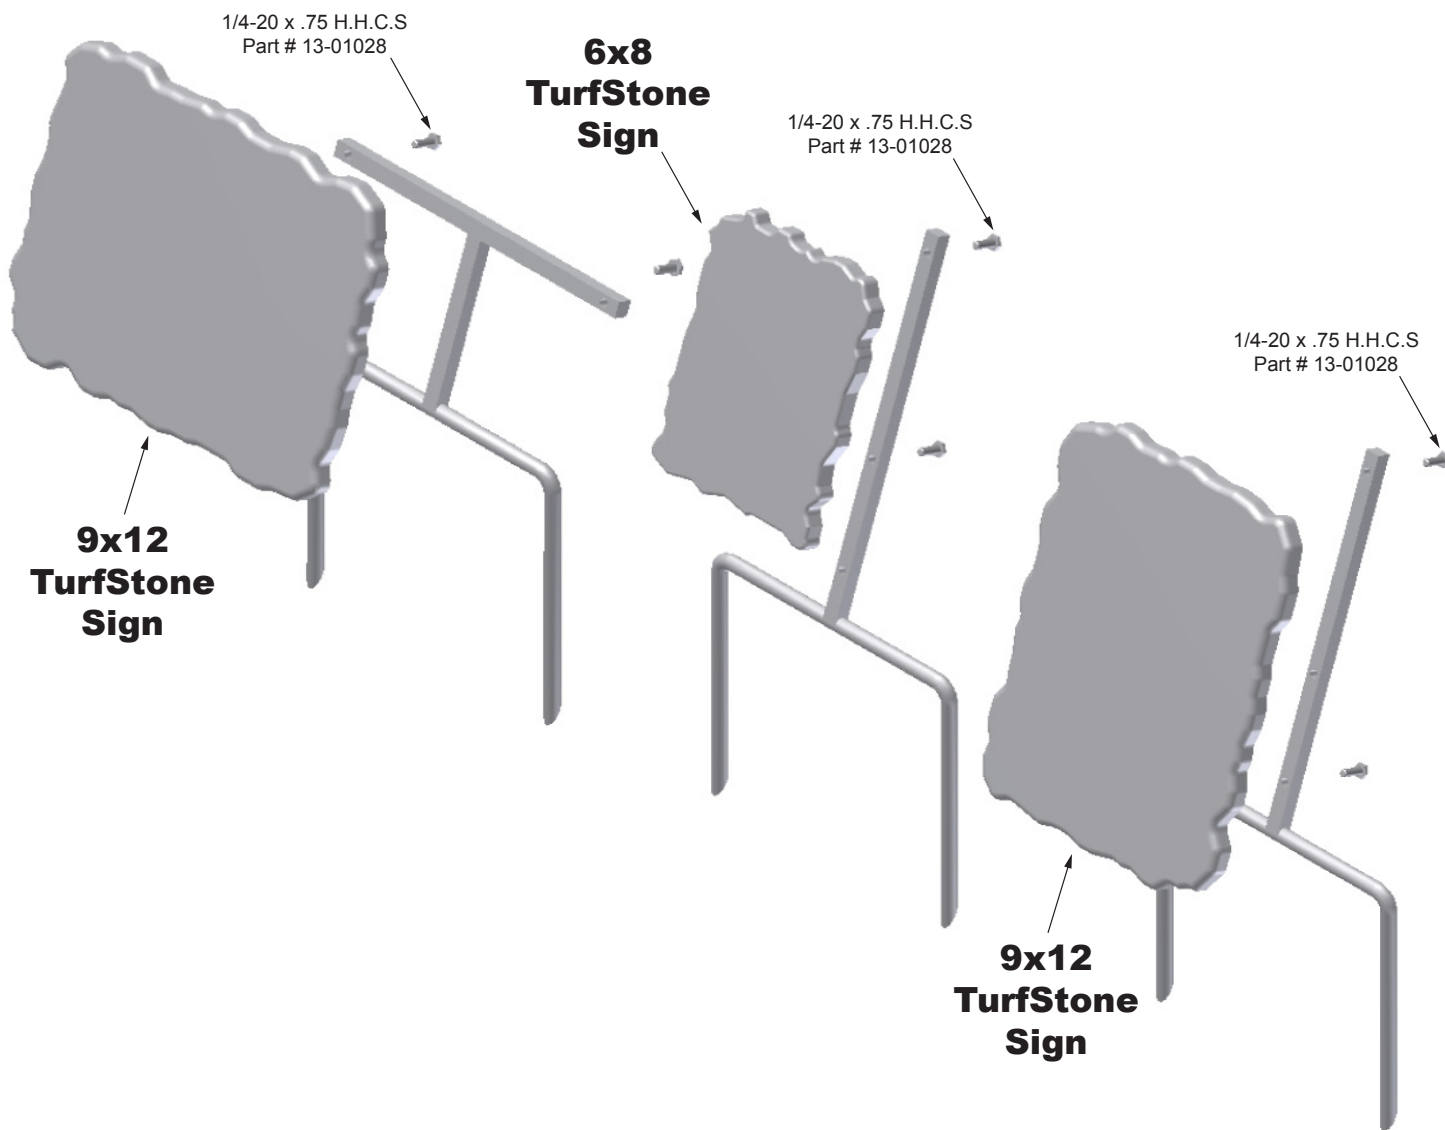

HORIZONTAL & VERTICAL TEMPORARY SIGN POST HARDWARE GUIDE

(VERTICAL OR HORIZONTAL MOUNT)

Part Number/Item Description

10600	Vertical Temporary Sign Post
10625	Horizontal Temporary Sign Post

HORIZONTAL TEMPORARY SIGN POST 9" x 12" TURFSTONE SIGN

Key Number/Part Number/Item Description/Quantity

1	10625	Horizontal Temporary Sign Post	1
2		9" x 12" TurfStone Sign	1
3	13-01028	1/4-20 x .75 H.H.C.S.	2

VERTICAL TEMPORARY SIGN POST 6" x 8" TURFSTONE SIGN

Key Number/Part Number/Item Description/Quantity

1	10600	Vertical Temporary Sign Post	1
2		6" x 8" TurfStone Sign	1
3	13-01028	1/4-20 x .75 H.H.C.S.	2

VERTICAL TEMPORARY SIGN POST 9" x 12" TURFSTONE SIGN

Key Number/Part Number/Item Description/Quantity

1	10600	Vertical Temporary Sign Post	1
2		9" x 12" TurfStone Sign	1
3	13-01028	1/4-20 x .75 H.H.C.S.	2