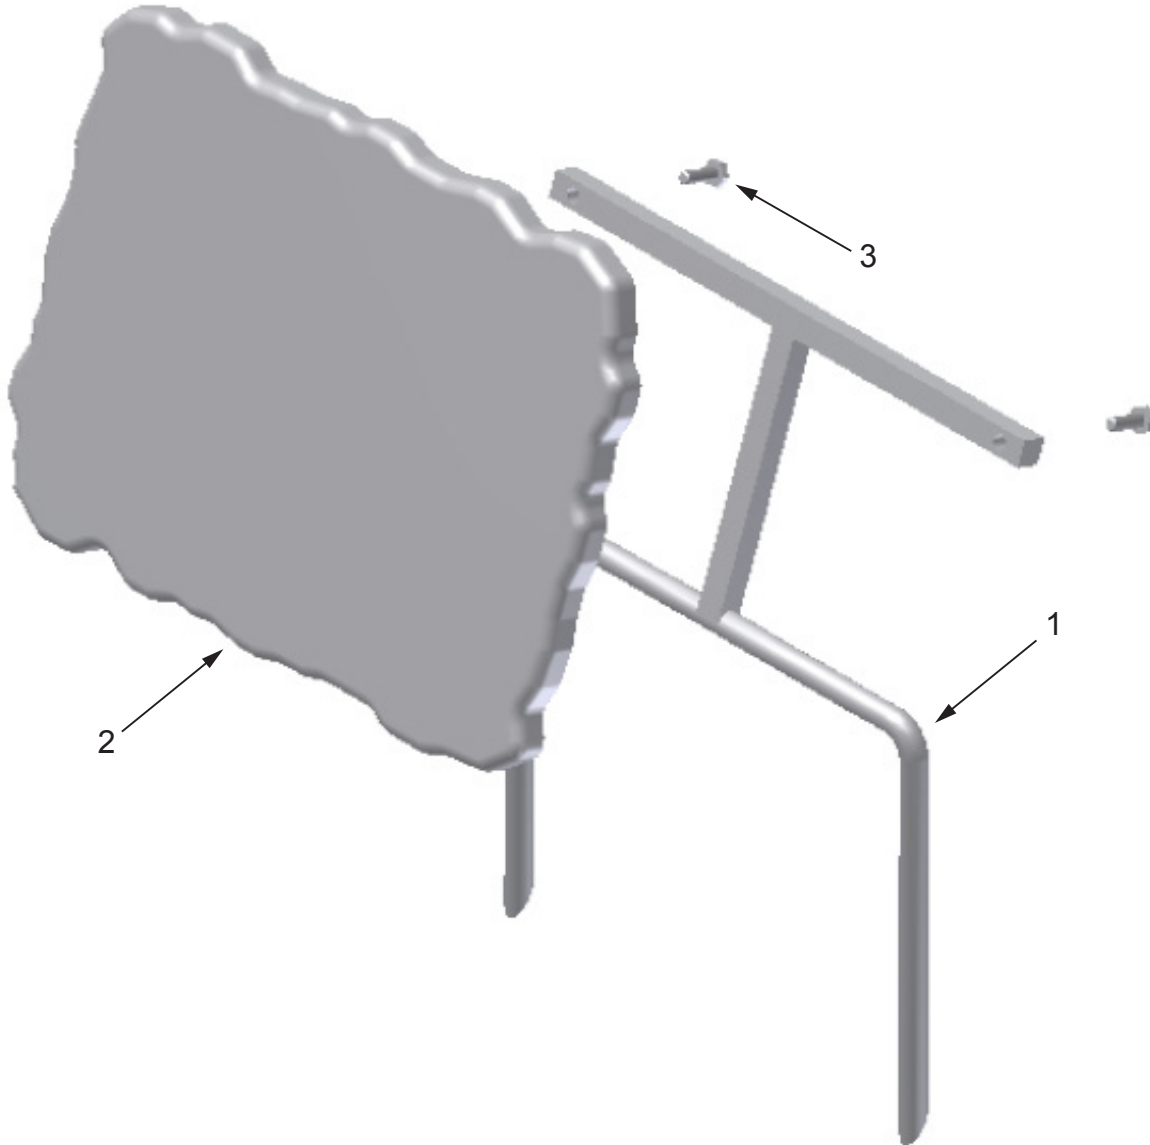

HORIZONTAL & VERTICAL TEMPORARY SIGN POST HARDWARE GUIDE

(VERTICAL OR HORIZONTAL MOUNT)

Part Number/Item Description

10600	Vertical Temporary Sign Post
10625	Horizontal Temporary Sign Post

HORIZONTAL TEMPORARY SIGN POST 9" x 12" TURFSTONE SIGN

Key Number/Part Number/Item Description/Quantity

1	10625	Horizontal Temporary Sign Post	1
2		9" x 12" TurfStone Sign	1
3	13-01028	1/4-20 x .75 H.H.C.S.	2

VERTICAL TEMPORARY SIGN POST 6" x 8" TURFSTONE SIGN

Key Number/Part Number/Item Description/Quantity

1	10600	Vertical Temporary Sign Post	1
2		6" x 8" TurfStone Sign	1
3	13-01028	1/4-20 x .75 H.H.C.S.	2

VERTICAL TEMPORARY SIGN POST 9" x 12" TURFSTONE SIGN

Key Number/Part Number/Item Description/Quantity

1	10600	Vertical Temporary Sign Post	1
2		9" x 12" TurfStone Sign	1
3	13-01028	1/4-20 x .75 H.H.C.S.	2