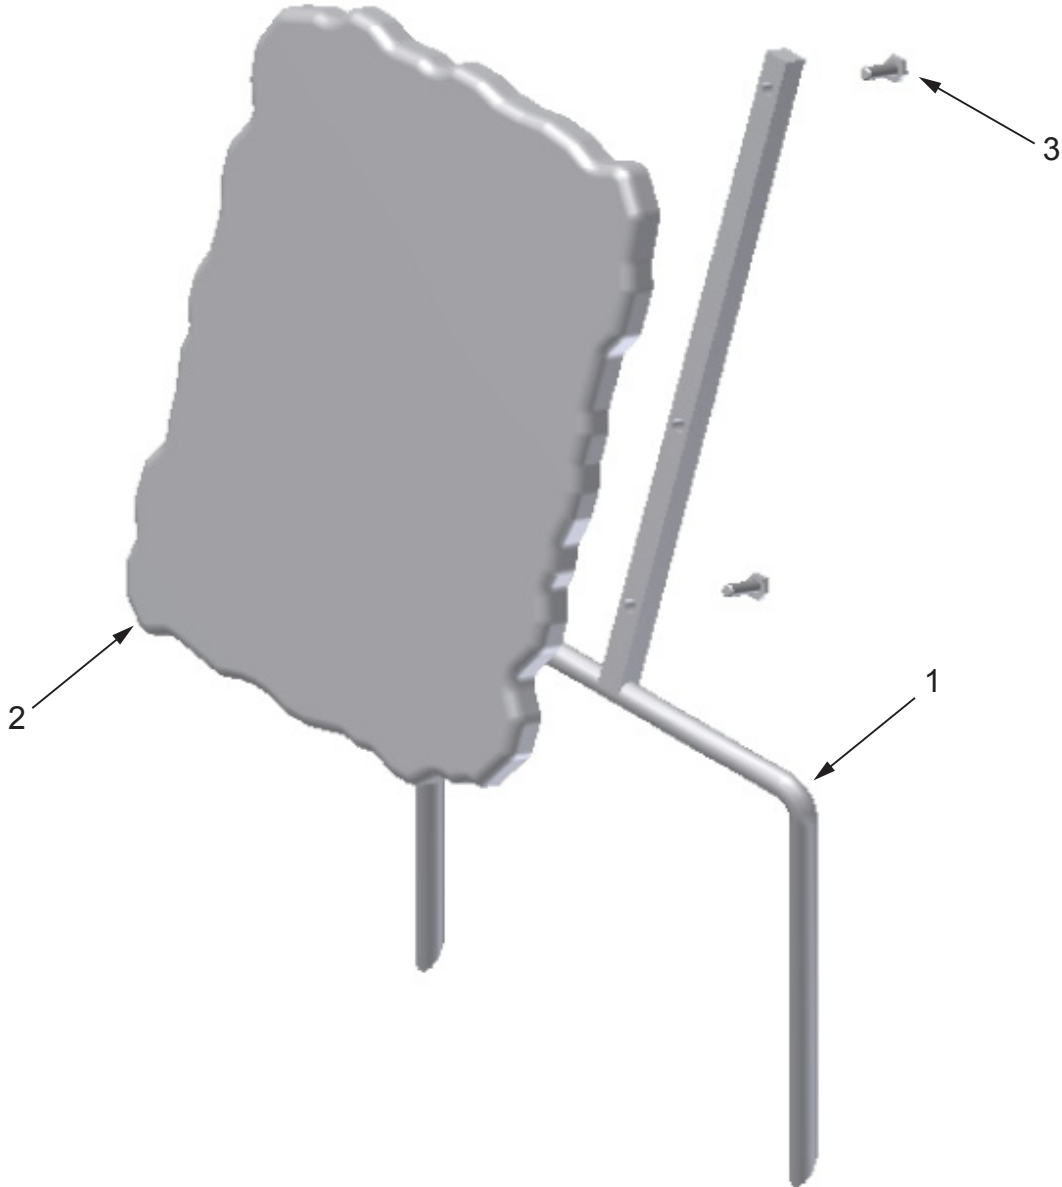

HORIZONTAL & VERTICAL TEMPORARY SIGN POST HARDWARE GUIDE

(VERTICAL OR HORIZONTAL MOUNT)

Part Number/Item Description

10600	Vertical Temporary Sign Post
10625	Horizontal Temporary Sign Post

HORIZONTAL TEMPORARY SIGN POST 9" x 12" TURFSTONE SIGN

Key Number/Part Number/Item Description/Quantity

1	10625	Horizontal Temporary Sign Post	1
2		9" x 12" TurfStone Sign	1
3	13-01028	1/4-20 x .75 H.H.C.S.	2

VERTICAL TEMPORARY SIGN POST 6" x 8" TURFSTONE SIGN

Key Number/Part Number/Item Description/Quantity

1	10600	Vertical Temporary Sign Post	1
2		6" x 8" TurfStone Sign	1
3	13-01028	1/4-20 x .75 H.H.C.S.	2

VERTICAL TEMPORARY SIGN POST 9" x 12" TURFSTONE SIGN

Key Number/Part Number/Item Description/Quantity

1	10600	Vertical Temporary Sign Post	1
2		9" x 12" TurfStone Sign	1
3	13-01028	1/4-20 x .75 H.H.C.S.	2