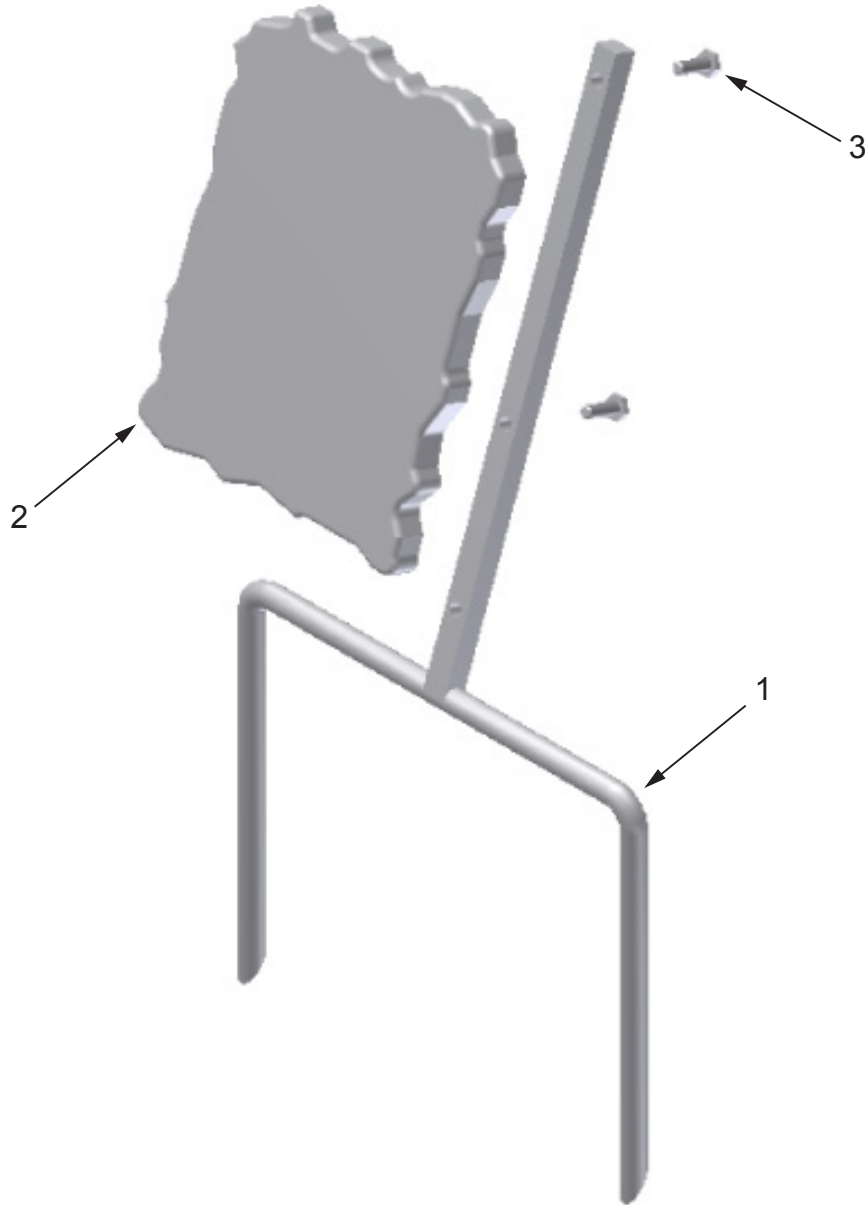

HORIZONTAL & VERTICAL TEMPORARY SIGN POST HARDWARE GUIDE

(VERTICAL OR HORIZONTAL MOUNT)

Part Number/Item Description

10600	Vertical Temporary Sign Post
10625	Horizontal Temporary Sign Post

HORIZONTAL TEMPORARY SIGN POST 9" x 12" TURFSTONE SIGN

Key Number/Part Number/Item Description/Quantity

1	10625	Horizontal Temporary Sign Post	1
2		9" x 12" TurfStone Sign	1
3	13-01028	1/4-20 x .75 H.H.C.S.	2

VERTICAL TEMPORARY SIGN POST 6" x 8" TURFSTONE SIGN

Key Number/Part Number/Item Description/Quantity

1	10600	Vertical Temporary Sign Post	1
2		6" x 8" TurfStone Sign	1
3	13-01028	1/4-20 x .75 H.H.C.S.	2

VERTICAL TEMPORARY SIGN POST 9" x 12" TURFSTONE SIGN

Key Number/Part Number/Item Description/Quantity

1	10600	Vertical Temporary Sign Post	1
2		9" x 12" TurfStone Sign	1
3	13-01028	1/4-20 x .75 H.H.C.S.	2