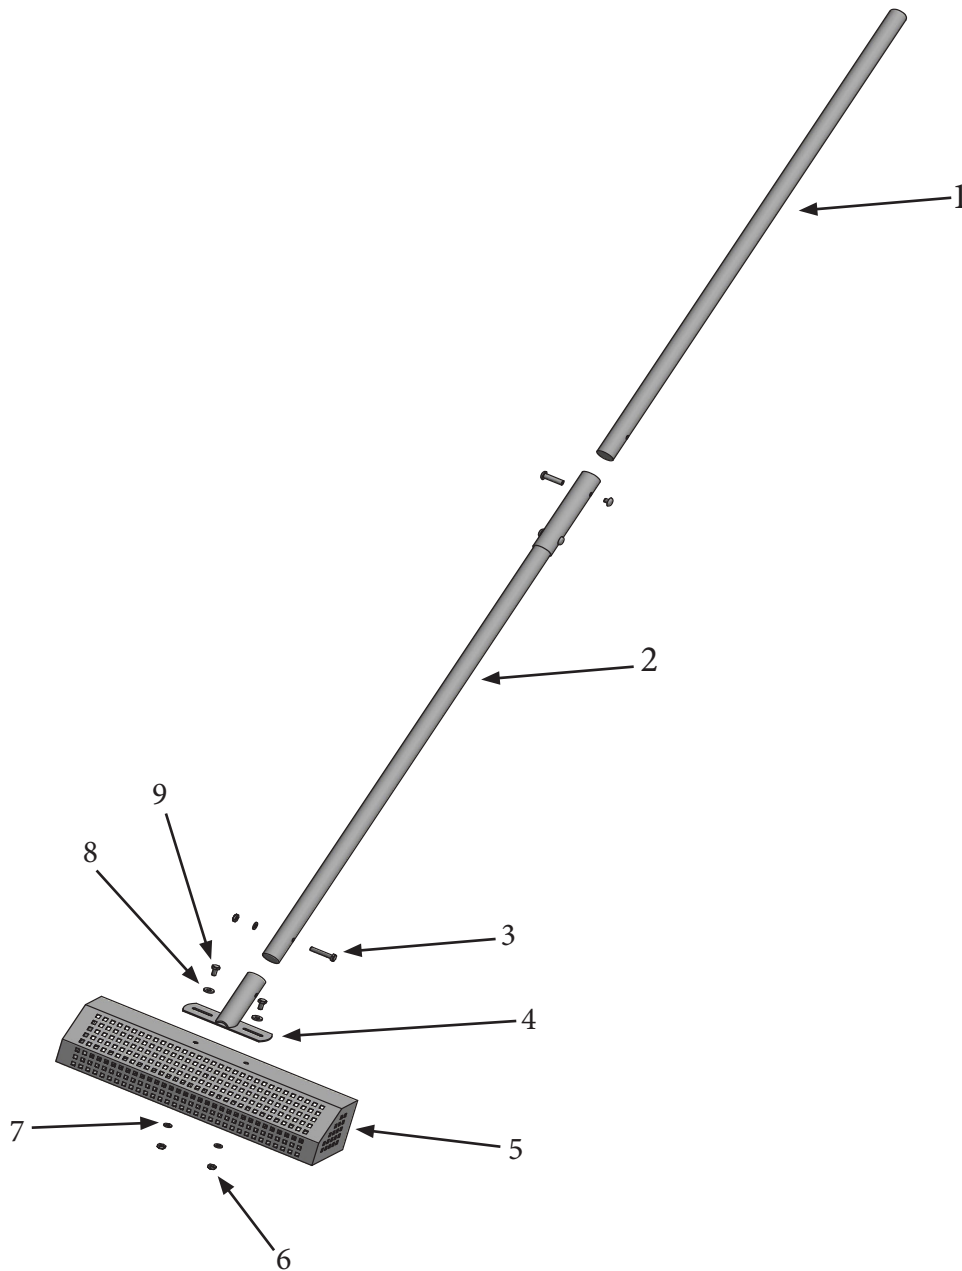

# BUNKER DEBRIS SIEVE PRO 90004

Key Number	Item Description	Quantity	Part Number
1	TOP SECTION WOOD HANDLE	1	29313
2	BOTTOM SECTION WOOD HANDLE	1	29314
3	1/4- 20 X 1-1/2" HEX HEAD CAP SCREW	1	13-01000
4	MOUNTING BRACKET	1	29352
5	BUNKER DEBRIS SIEVE	1	29351
6	1/4- 20 HEX NUT	3	13-02003
7	1/4 LOCK WASHER	3	13-01078
8	1/4 FLAT WASHER	2	13-10173
9	1/4- 20 X 1/2" HEX CAP SCREW	2	13-01029