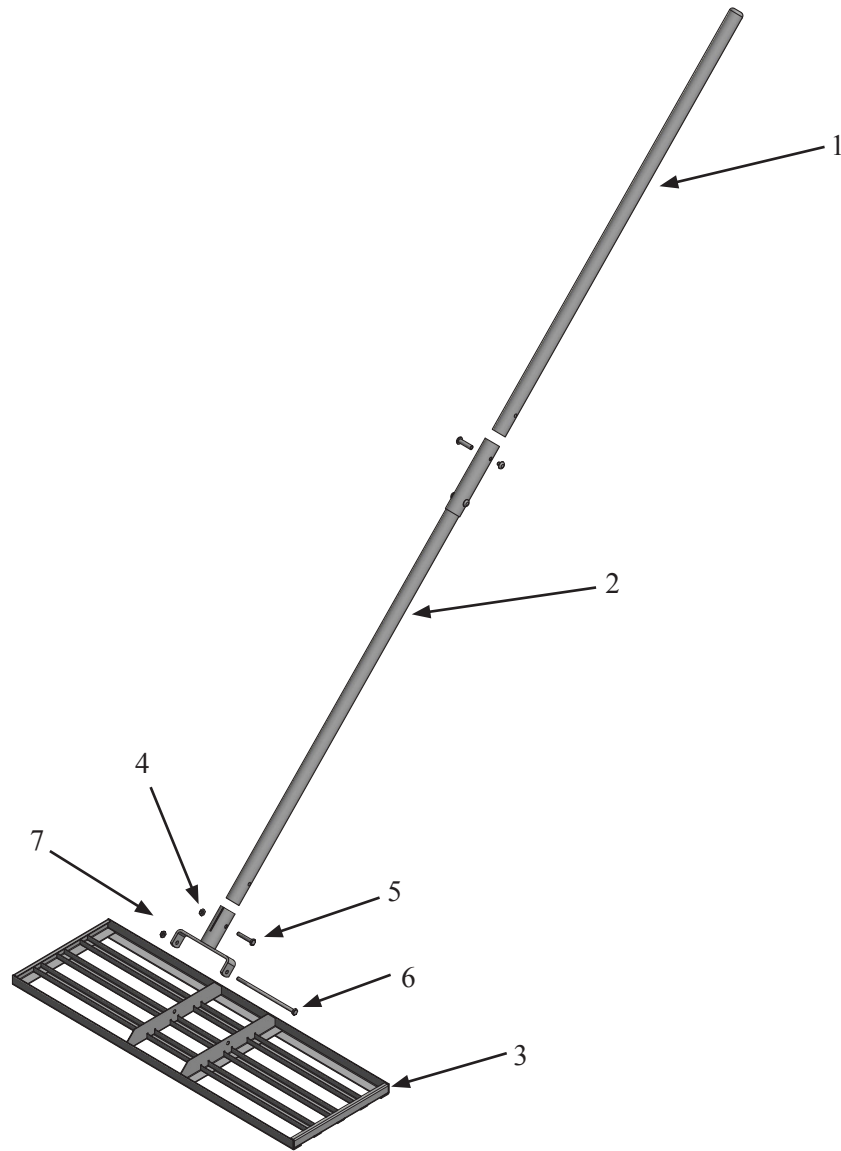

30" LEVELAWN PRO 29310

36" LEVELAWN PRO 29320

Key Number/Item Description/Quantity/Part Number

1	Top Section Wood Handle	1	29313
2	Bottom Section Wood Handle	1	29314
3	30" Levelawn Head with Hardware	1	29302
	36" Levelawn Head with Hardware	1	29377
4	1/4 - 20 Hex Nut	2	13-02003
5	1/4 - 20 x 1- 1/2" Hex Head Cap Screw	1	13-01000
6	1/4 - 20 x 6- 1/2" Hex Head Cap Screw	1	13-01008
7	Bracket Hardware	1	12-2930202